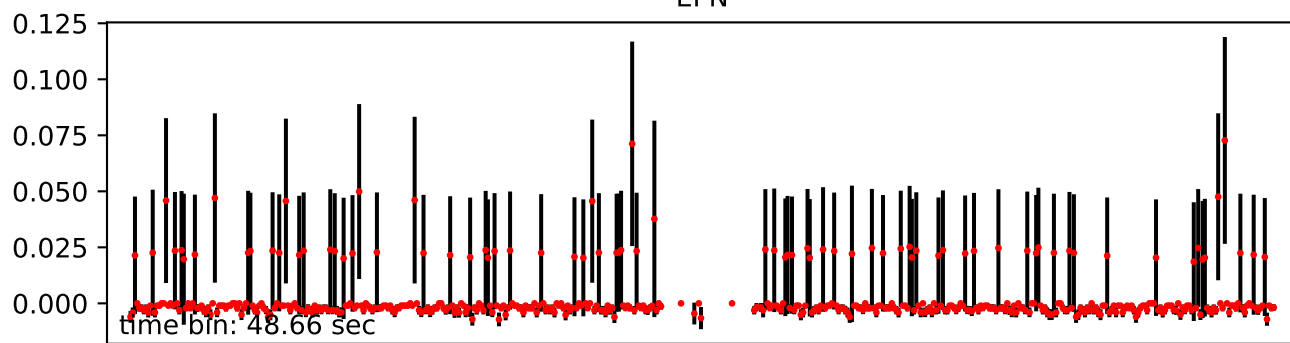

# Merged TimeSeries

OBS\_ID: 0803950301

EPIC SRCNUM: 21

RA,Dec: 14h26m48.4971s +60d30m40.2223s

EPN

EMOS1

EMOS2

RGS1+RGS2