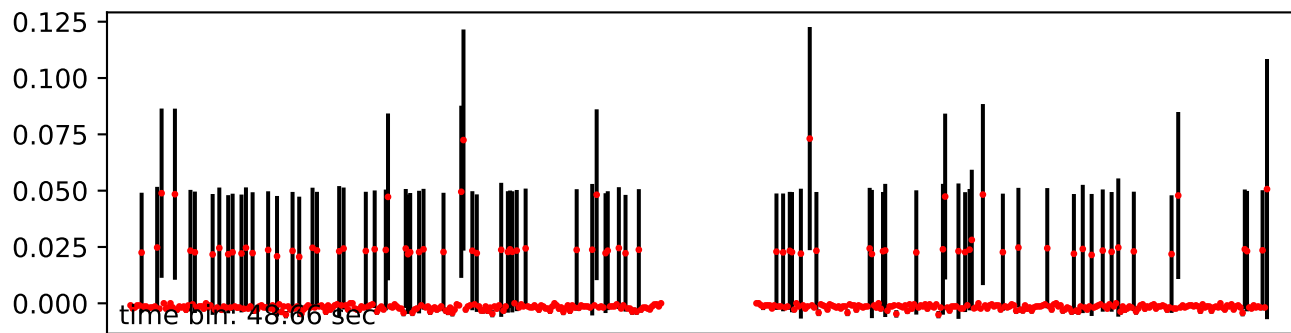

Merged TimeSeries

OBS_ID: 0803950301

EPIC SRCNUM: 22

RA,Dec: 14h28m05.1646s +60d33m51.7884s

EPN

EMOS1

EMOS2

RGS1+RGS2