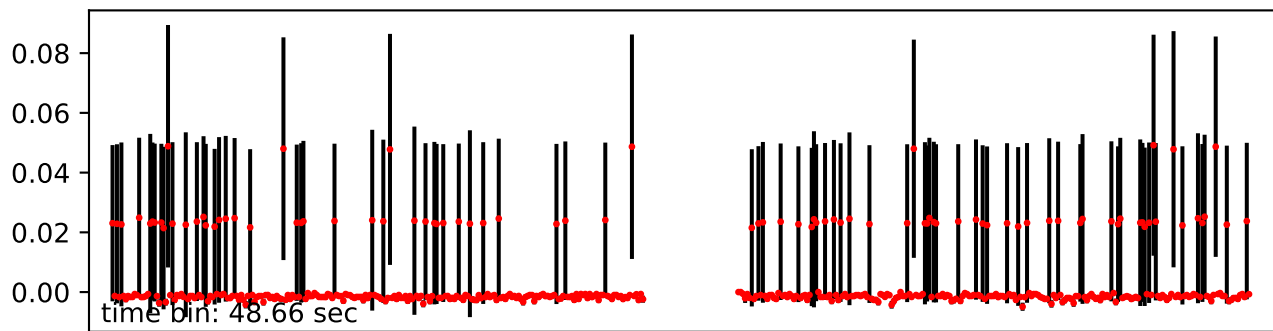

Merged TimeSeries

OBS_ID: 0803950301

EPIC SRCNUM: 23

RA,Dec: 14h27m46.0039s +60d25m54.0124s

EPN

EMOS1

EMOS2

RGS1+RGS2