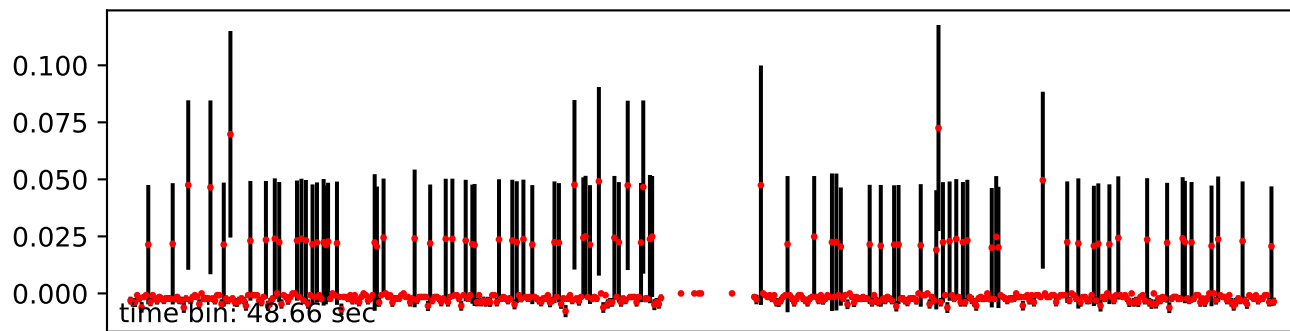

# Merged TimeSeries

OBS\_ID: 0803950301

EPIC SRCNUM: 24

RA,Dec: 14h27m12.4697s +60d22m24.9886s

EPN

EMOS1

EMOS2

RGS1+RGS2