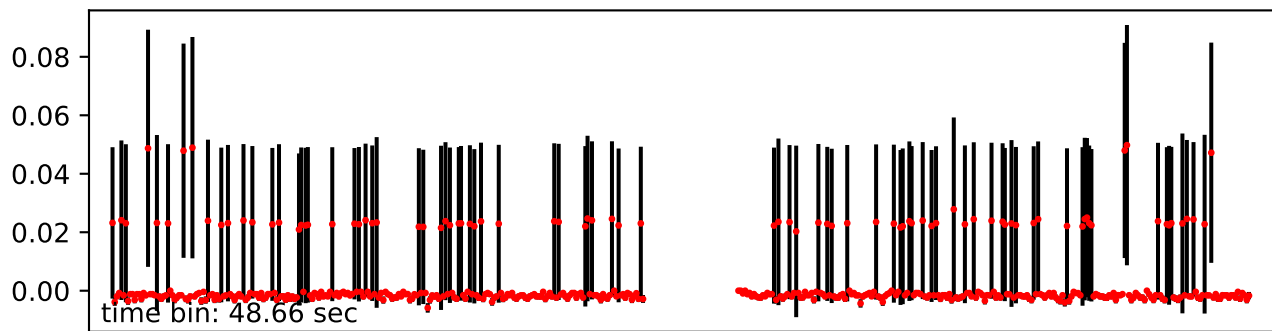

Merged TimeSeries

OBS_ID: 0803950301

EPIC SRCNUM: 25

RA,Dec: 14h27m17.1705s +60d28m20.2384s

EPN

EMOS1

EMOS2

RGS1+RGS2