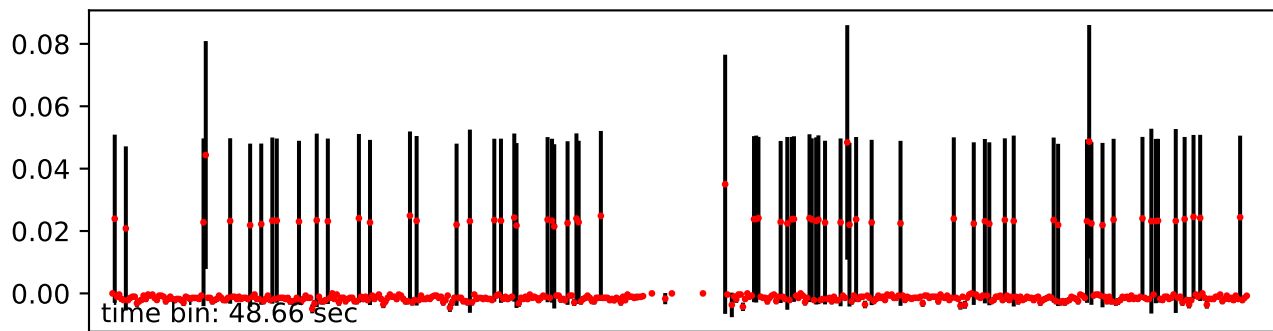

Merged TimeSeries

OBS_ID: 0803950301

EPIC SRCNUM: 26

RA,Dec: 14h27m06.5661s +60d20m21.5415s

EPN

EMOS1

EMOS2

RGS1+RGS2