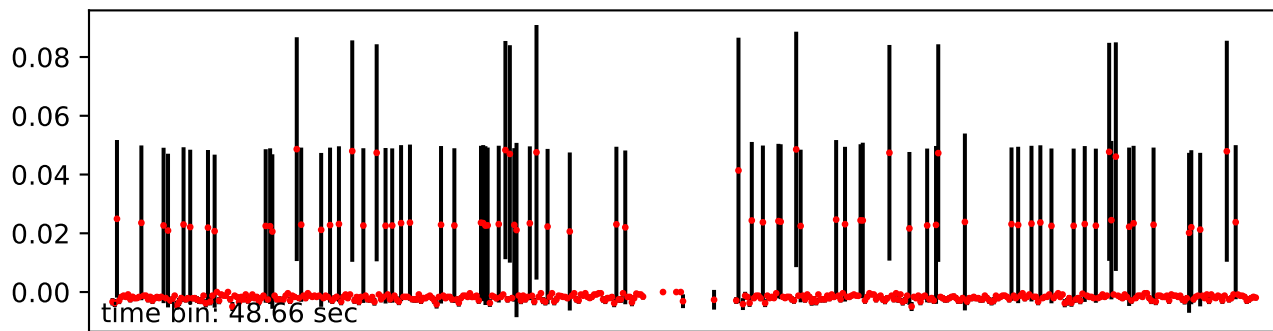

Merged TimeSeries

OBS_ID: 0803950301

EPIC SRCNUM: 27

RA,Dec: 14h27m39.86s +60d16m36.5432s

EPN

EMOS1

EMOS2

RGS1+RGS2