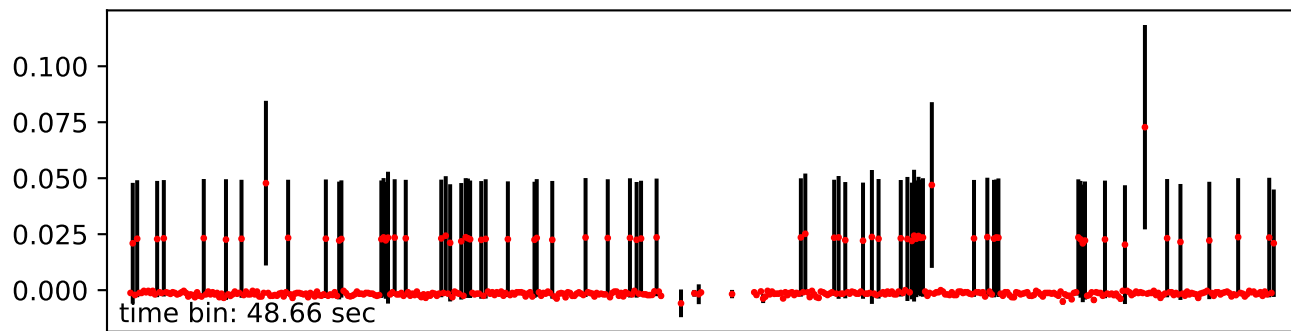

# Merged TimeSeries

OBS\_ID: 0803950301

EPIC SRCNUM: 28

RA,Dec: 14h26m38.5947s +60d27m25.6142s

EPN

EMOS1

EMOS2

RGS1+RGS2