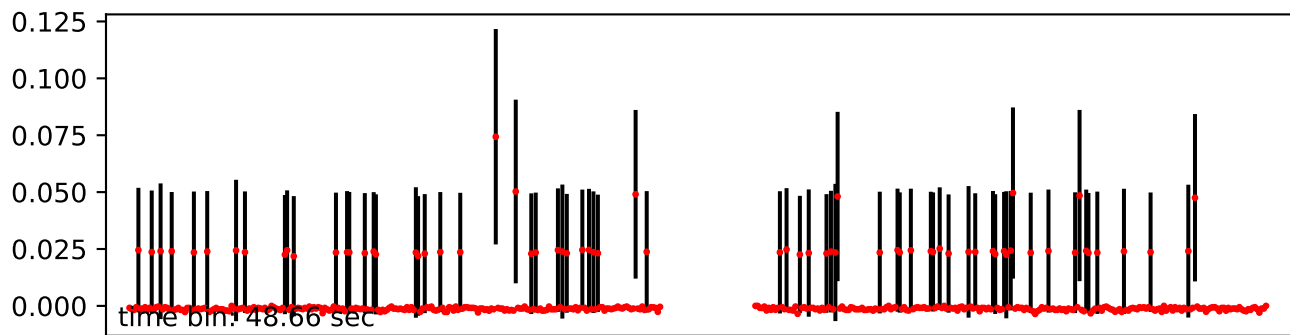

Merged TimeSeries

OBS_ID: 0803950301

EPIC SRCNUM: 30

RA,Dec: 14h28m19.0289s +60d26m48.1773s

EPN

EMOS1

EMOS2

RGS1+RGS2