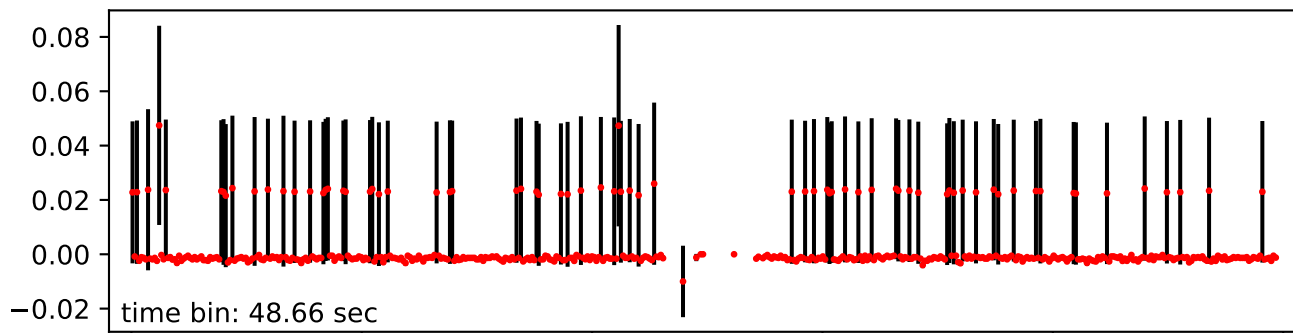

Merged TimeSeries

OBS_ID: 0803950301

EPIC SRCNUM: 31

RA,Dec: 14h25m52.6887s +60d22m33.5329s

EPN

EMOS1

EMOS2

RGS1+RGS2