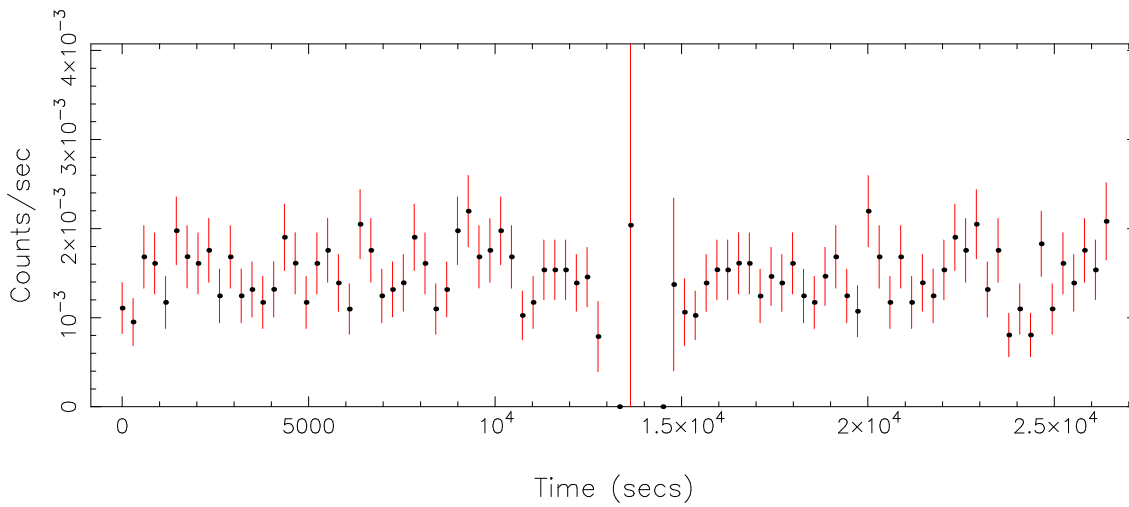

Filename: product/P0803950301M2S002SRCTSR8001.FIT
Obs. ID: 0803950301 (SDSS 142656.)
Exp ID: M2S002
Source no.: 1
Source RA_corr: 14:26:56.19 (J2000)
Source Dec_corr: 60:25:50.8 (J2000)
Time series bin size: 290 secs
Plotted bin size: 290 secs
Time series start (MJD): 57885.2201547

Background subtracted time series

Mean Rate= 0.01794414

Background time series

Mean Rate= 1.45039×10^{-3}

GTI time series (histogram) and fractional exposure values (blue points)