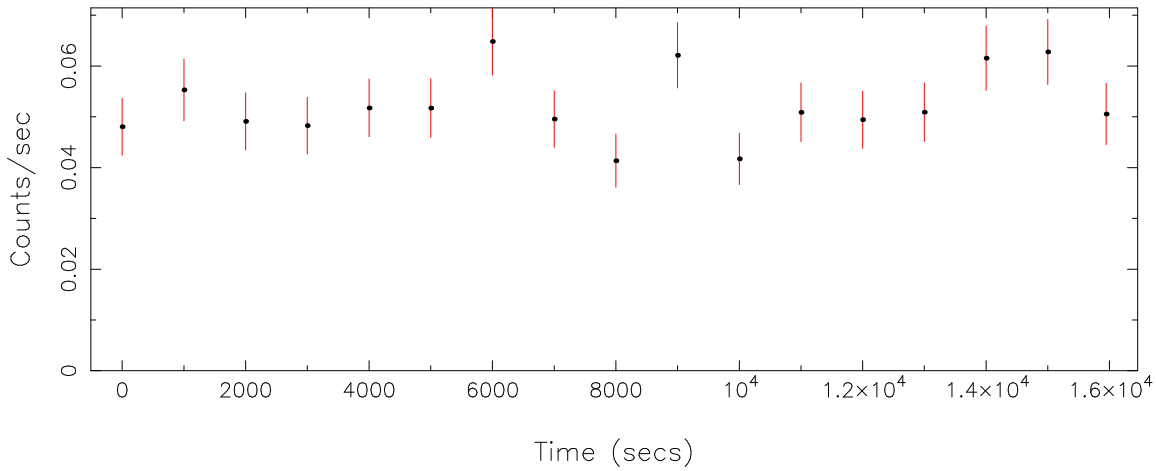

Plotted bin size: 1000 secs

Time series start (MJD): 58907.0665915

Background subtracted time series

Mean Rate= 3.79904×10^{-3}

Background time series

Mean Rate= 0.05234622

GTI time series (histogram) and fractional exposure values (blue points)