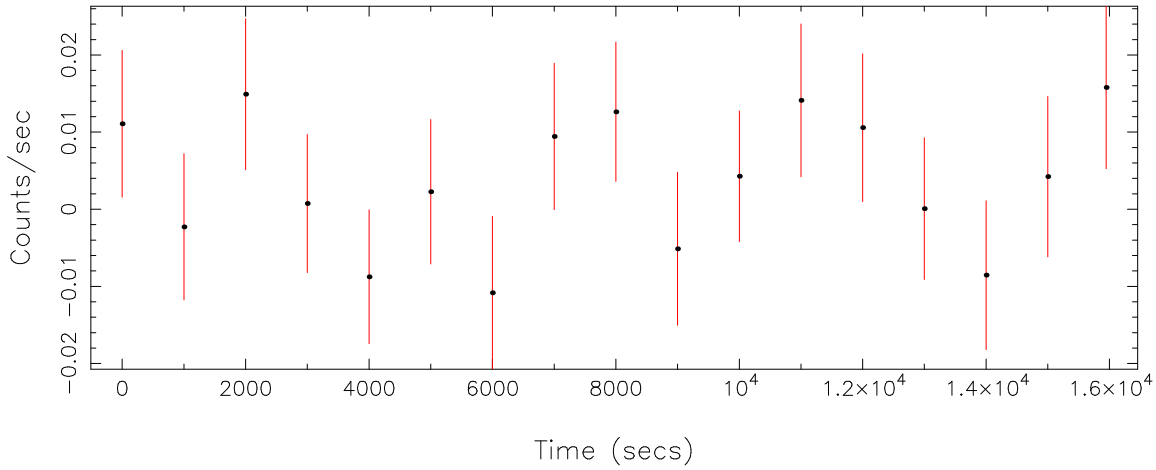

Filename: product/P0810401101R1S012SRCTSR0001.FIT

Obs. ID: 0810401101 (Hz2)

Exp ID: RGS1012

Source no.: 1

Source RA_corr: 4:12:43.49 (J2000)

Source Dec_corr: 11:51:50.4 (J2000)

Time series bin size: 1000 secs

Plotted bin size: 1000 secs

Time series start (MJD): 58907.0665915

Background subtracted time series

Mean Rate= 3.79904×10^{-3}

Background time series

Mean Rate= 0.05234622

GTI time series (histogram) and fractional exposure values (blue points)