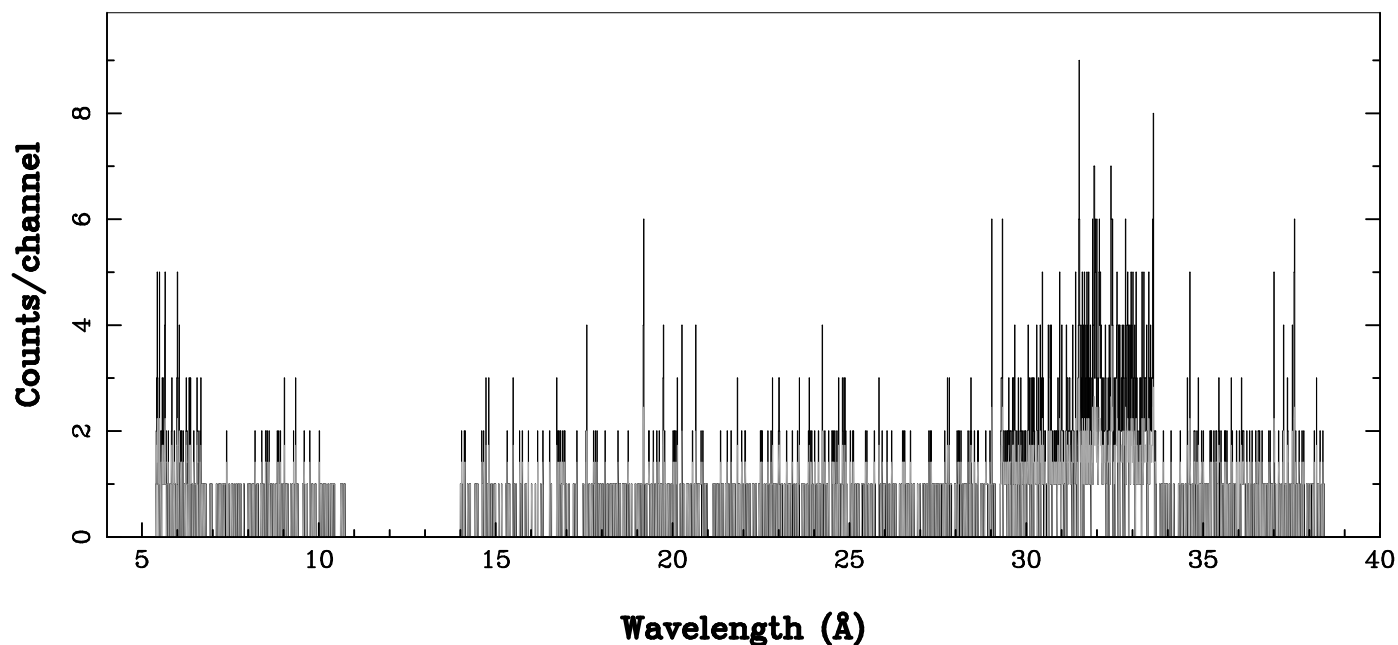

XMM - RGS1 - OBJECT: Hz2 - RA: 63.18124 - DEC: 11.86400
OBS-ID: 0810401101 - EXP-ID: Indef - Exp. Time: 16848.296875
Key: - data - errors

DATE-OBS 2020-02-28T01:25:41
DATE-END 2020-02-28T06:08:09

SOURCE ID: 3 - SPECTRUM ORDER: 1
WHOLE_FIELD

SRC+BKG SPECTRUM, No rebinning

SOURCE ID: 3 - SPECTRUM ORDER: 2
WHOLE_FIELD

SRC+BKG SPECTRUM, No rebinning