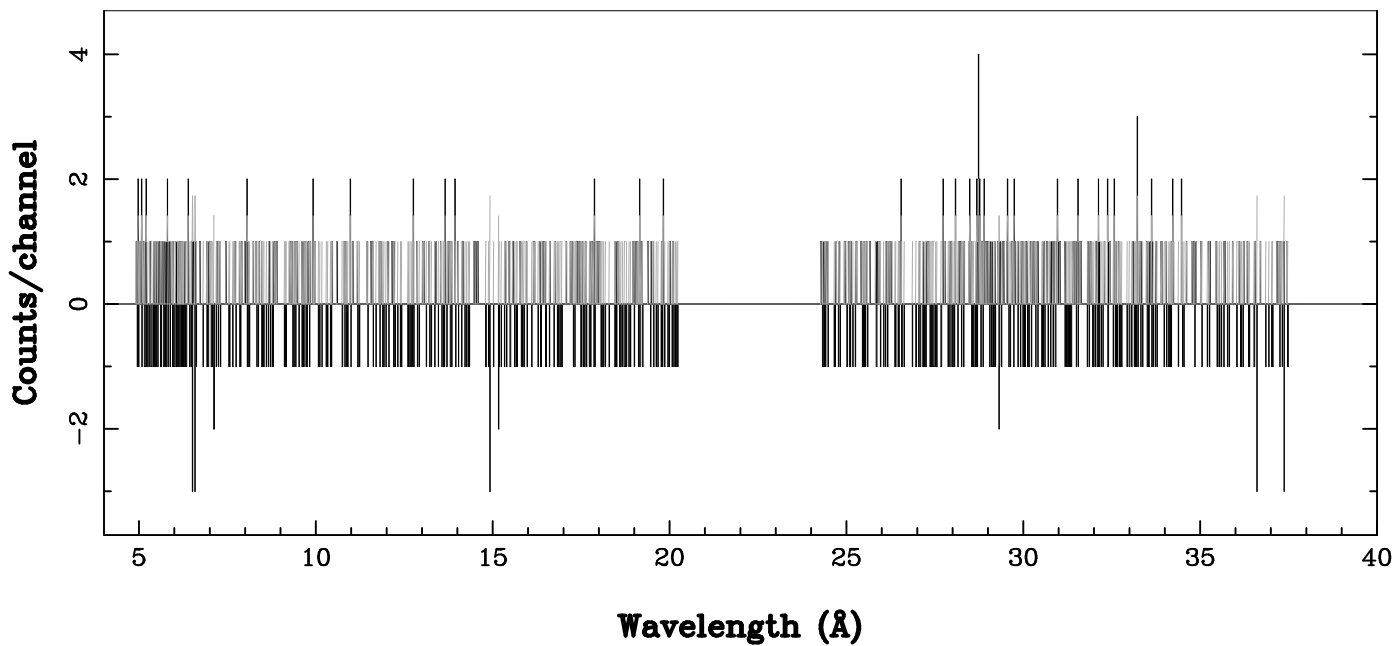

XMM - RGS2 - OBJECT: Hz2 - RA: 63.18124 - DEC: 11.86400
OBS-ID: 0810401101 - EXP-ID: Indef - Exp. Time: 16838.607421875
Key: - data - errors

DATE-OBS 2020-02-28T01:25:49
DATE-END 2020-02-28T06:08:09

SOURCE ID: 1 - SPECTRUM ORDER: 1
PROPOSAL

NET SPECTRUM, No rebinning

SOURCE ID: 1 - SPECTRUM ORDER: 2
PROPOSAL

NET SPECTRUM, No rebinning