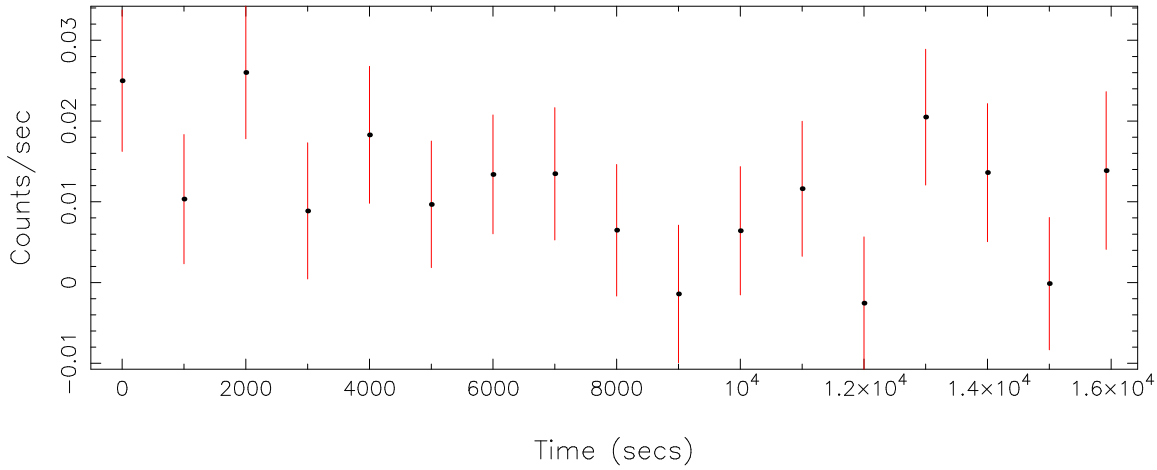

Filename: product/P0810401101R2S013SRCTSR0001.FIT

Obs. ID: 0810401101 (Hz2)

Exp ID: RGS2013

Source no.: 1

Source RA\_corr: 4:12:43.49 (J2000)

Source Dec\_corr: 11:51:50.4 (J2000)

Time series bin size: 1000 secs

Plotted bin size: 1000 secs

Time series start (MJD): 58907.0672053

Background subtracted time series

Mean Rate= 0.01138084

Background time series

Mean Rate= 0.03575367

GTI time series (histogram) and fractional exposure values (blue points)