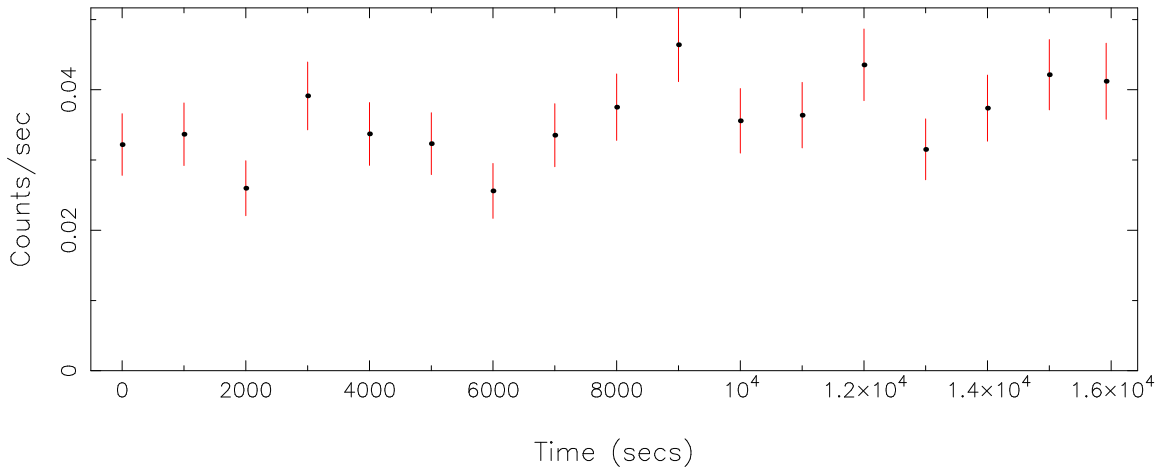

Plotted bin size: 1000 secs

Time series start (MJD): 58907.0672053

Background subtracted time series

Mean Rate= 0.01138084

Background time series

Mean Rate= 0.03575367

GTI time series (histogram) and fractional exposure values (blue points)