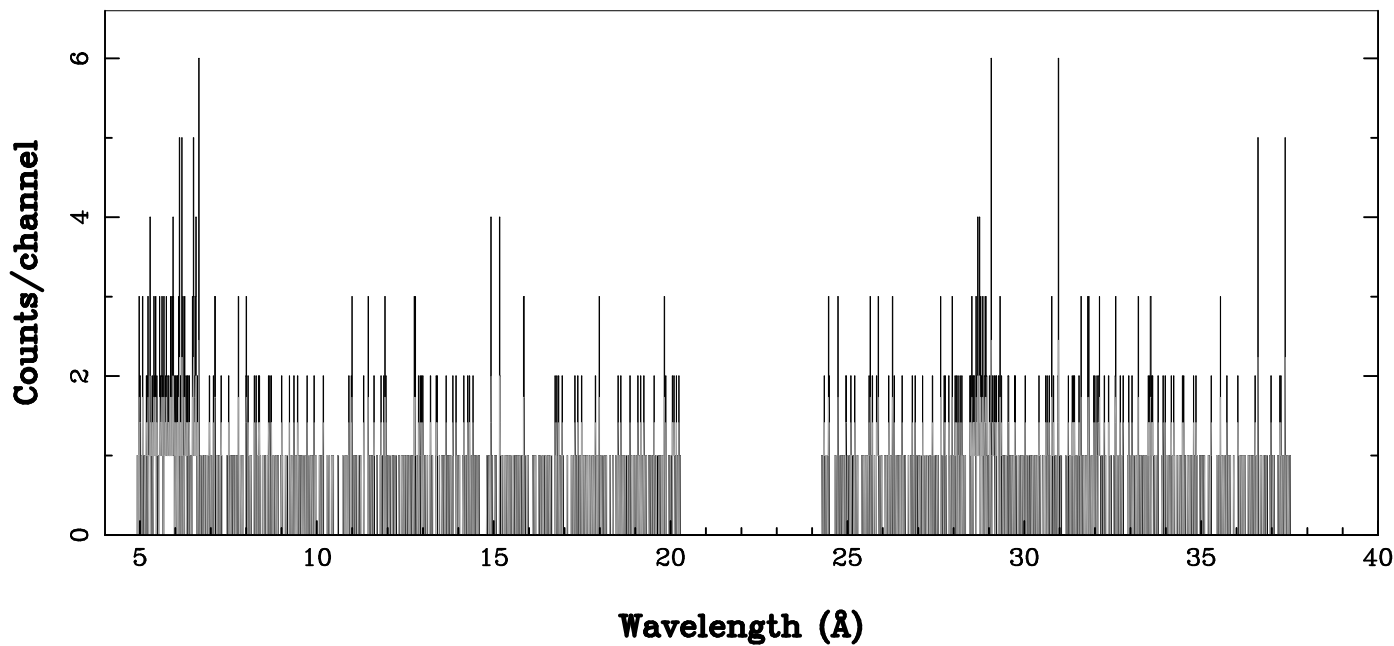

XMM - RGS2 - OBJECT: Hz2 - RA: 63.18124 - DEC: 11.86400
OBS-ID: 0810401101 - EXP-ID: Indef - Exp. Time: 16838.607421875
Key: - data - errors

DATE-OBS 2020-02-28T01:25:49
DATE-END 2020-02-28T06:08:09

SOURCE ID: 3 - SPECTRUM ORDER: 1
WHOLE_FIELD

SRC+BKG SPECTRUM, No rebinning

SOURCE ID: 3 - SPECTRUM ORDER: 2
WHOLE_FIELD

SRC+BKG SPECTRUM, No rebinning