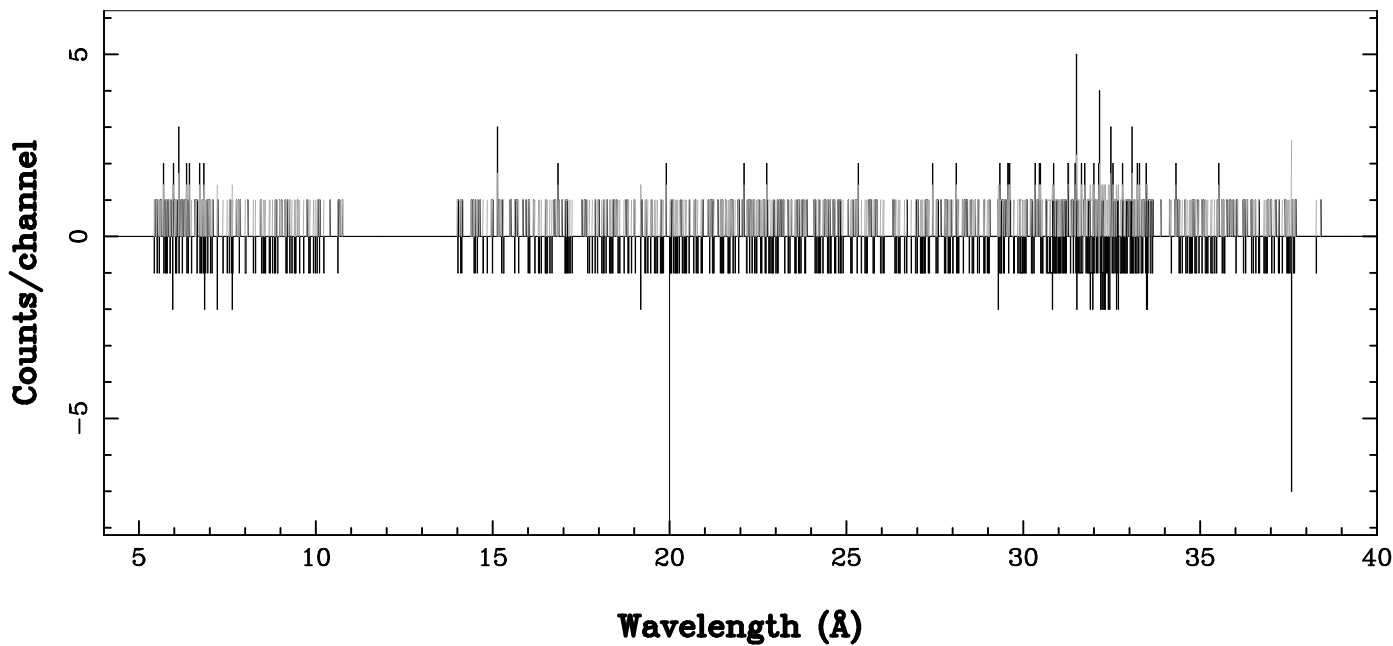

XMM - RGS1 - OBJECT: Hz2 - RA: 63.18124 - DEC: 11.86400  
OBS-ID: 0810401201 - EXP-ID: Indef - Exp. Time: 14716.5029296875  
Key: - data - errors

DATE-OBS 2021-02-16T13:23:09  
DATE-END 2021-02-16T17:30:02

SOURCE ID: 1 - SPECTRUM ORDER: 1  
PROPOSAL

NET SPECTRUM, No rebinning

SOURCE ID: 1 - SPECTRUM ORDER: 2  
PROPOSAL

NET SPECTRUM, No rebinning