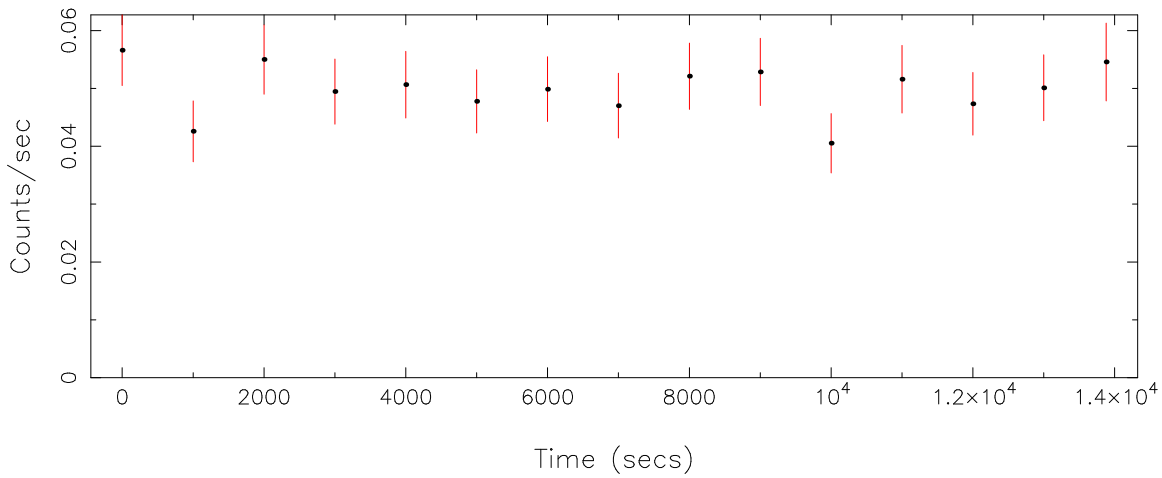

Plotted bin size: 1000 secs

Time series start (MJD): 59261.5648189

Background subtracted time series

Mean Rate = 5.28506×10^{-3}

Background time series

Mean Rate = 0.04986868

GTI time series (histogram) and fractional exposure values (blue points)