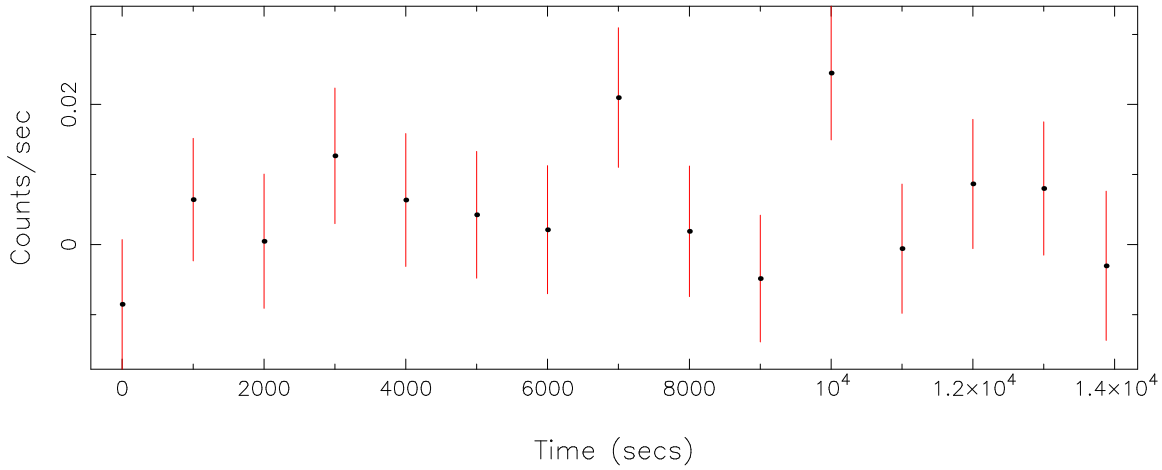

Filename: product/P0810401201R1S012SRCTSR0001.FIT

Obs. ID: 0810401201 (Hz2)

Exp ID: RGS1012

Source no.: 1

Source RA_corr: 4:12:43.49 (J2000)

Source Dec_corr: 11:51:50.4 (J2000)

Time series bin size: 1000 secs

Plotted bin size: 1000 secs

Time series start (MJD): 59261.5648189

Background subtracted time series

Mean Rate = 5.28506×10^{-3}

Background time series

Mean Rate = 0.04986868

GTI time series (histogram) and fractional exposure values (blue points)