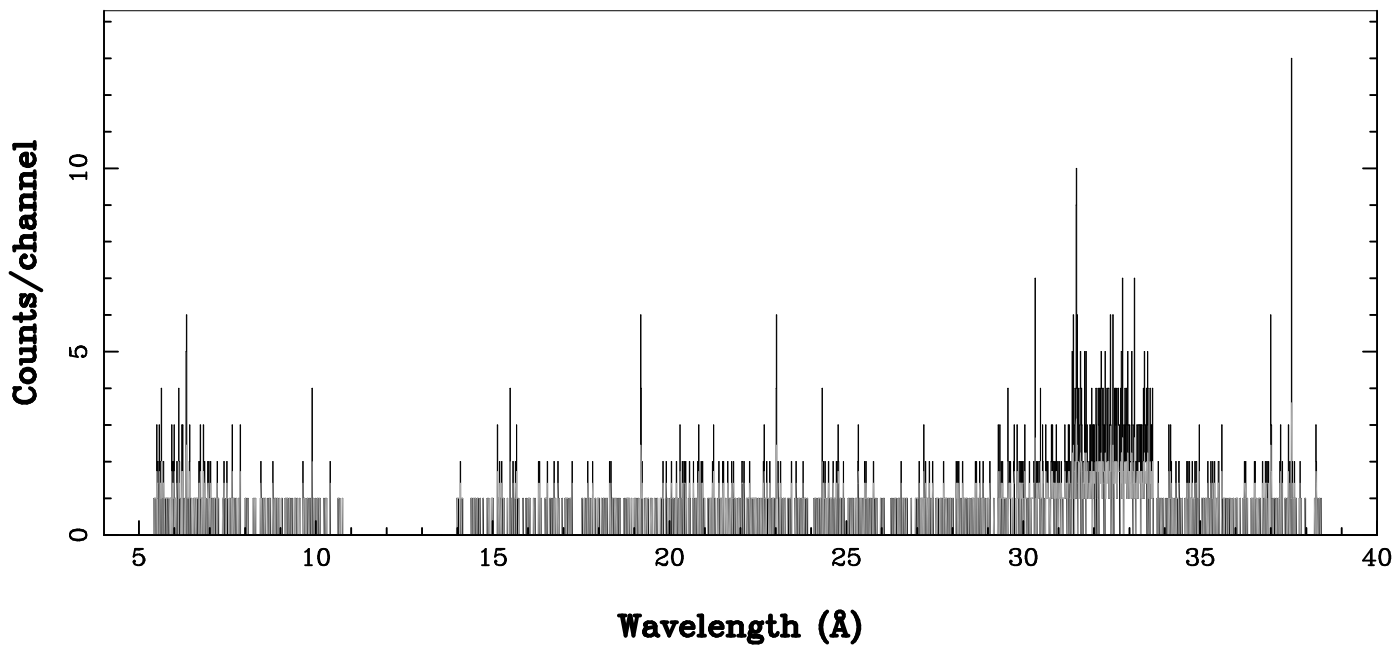

XMM - RGS1 - OBJECT: Hz2 - RA: 63.18124 - DEC: 11.86400  
OBS-ID: 0810401201 - EXP-ID: Indef - Exp. Time: 14716.5029296875  
Key: - data - errors

DATE-OBS 2021-02-16T13:23:09  
DATE-END 2021-02-16T17:30:02

SOURCE ID: 3 - SPECTRUM ORDER: 1  
WHOLE\_FIELD

SRC+BKG SPECTRUM, No rebinning

SOURCE ID: 3 - SPECTRUM ORDER: 2  
WHOLE\_FIELD

SRC+BKG SPECTRUM, No rebinning