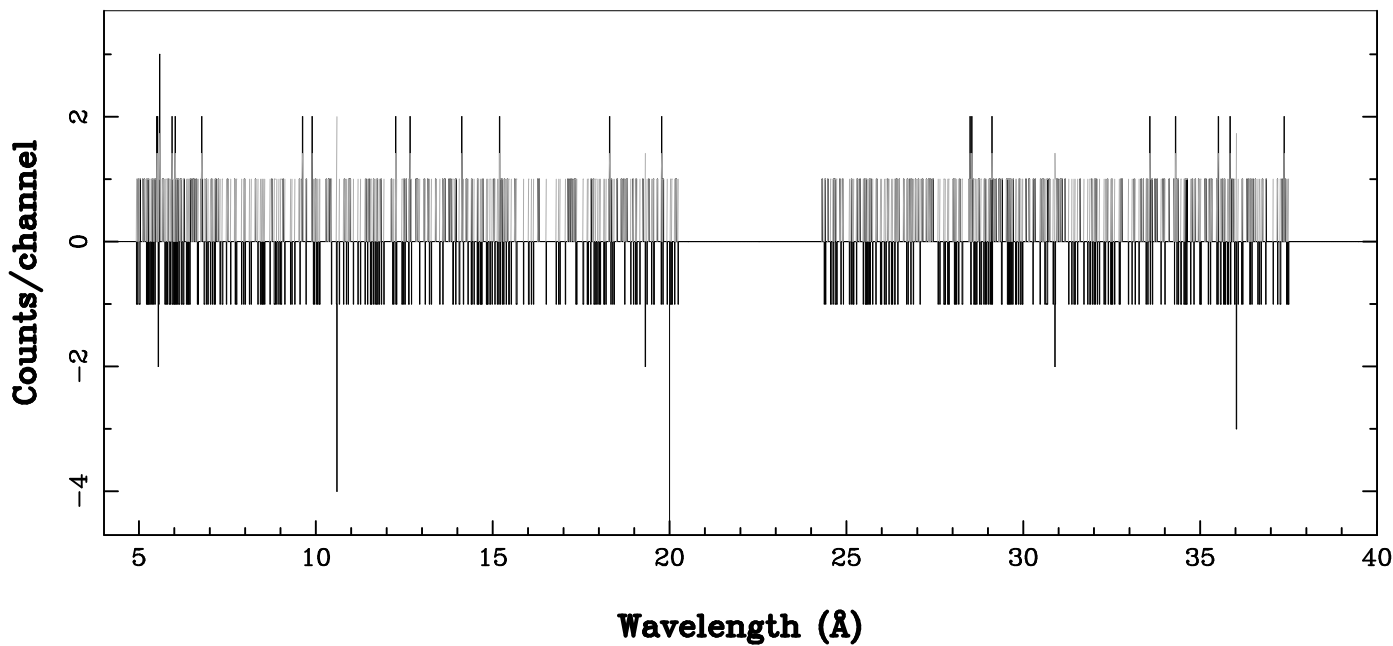

XMM - RGS2 - OBJECT: Hz2 - RA: 63.18124 - DEC: 11.86400
OBS-ID: 0810401201 - EXP-ID: Indef - Exp. Time: 14695.2275390625
Key: - data - errors

DATE-OBS 2021-02-16T13:23:17
DATE-END 2021-02-16T17:30:06

SOURCE ID: 1 - SPECTRUM ORDER: 1
PROPOSAL

NET SPECTRUM, No rebinning

SOURCE ID: 1 - SPECTRUM ORDER: 2
PROPOSAL

NET SPECTRUM, No rebinning