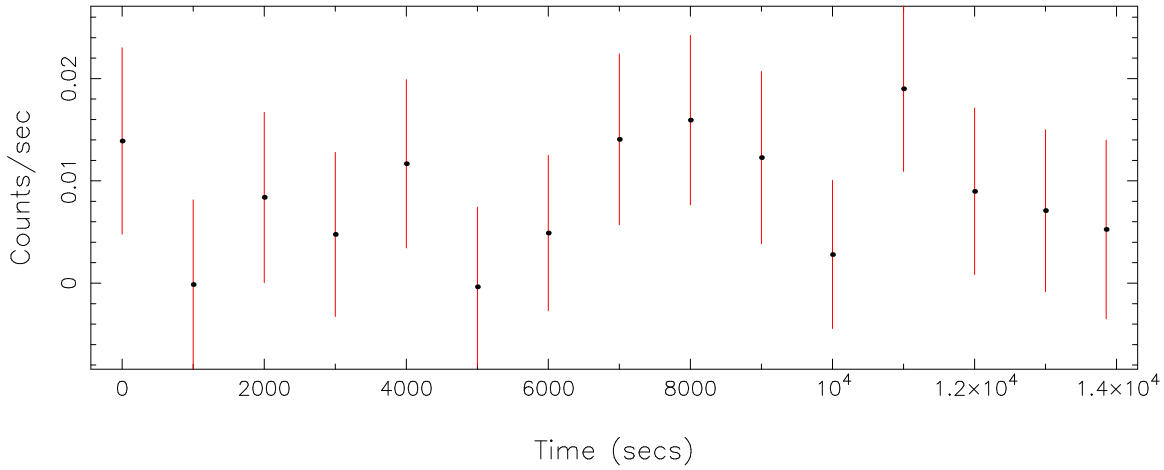

Filename: product/P0810401201R2S013SRCTSR0001.FIT

Obs. ID: 0810401201 (Hz2)

Exp ID: RGS2013

Source no.: 1

Source RA_corr: 4:12:43.49 (J2000)

Source Dec_corr: 11:51:50.4 (J2000)

Time series bin size: 1000 secs

Plotted bin size: 1000 secs

Time series start (MJD): 59261.5654328

Background subtracted time series

Mean Rate= 8.56858×10^{-3}

Background time series

Mean Rate= 0.03564552

GTI time series (histogram) and fractional exposure values (blue points)