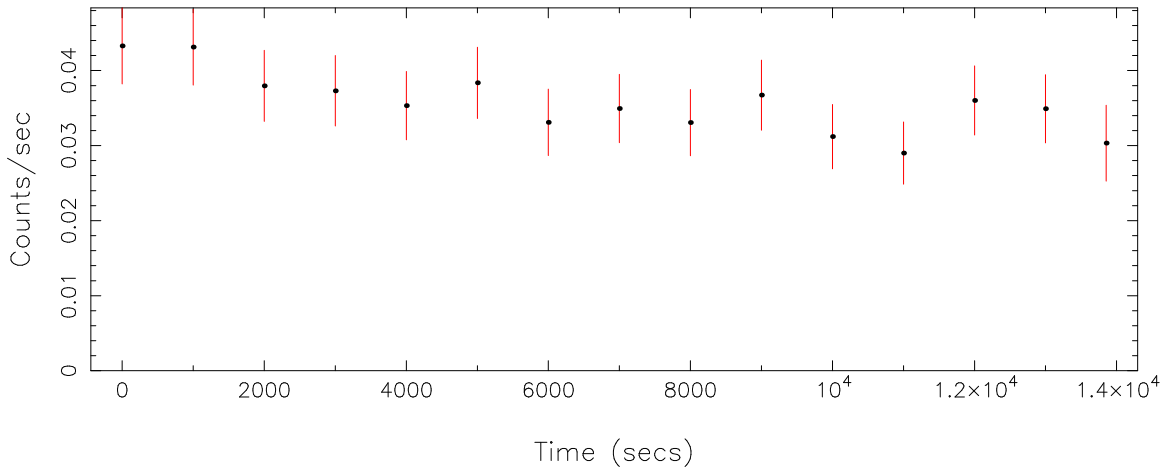

Plotted bin size: 1000 secs

Time series start (MJD): 59261.5654328

Background subtracted time series

Mean Rate= 8.56858×10^{-3}

Background time series

Mean Rate= 0.03564552

GTI time series (histogram) and fractional exposure values (blue points)