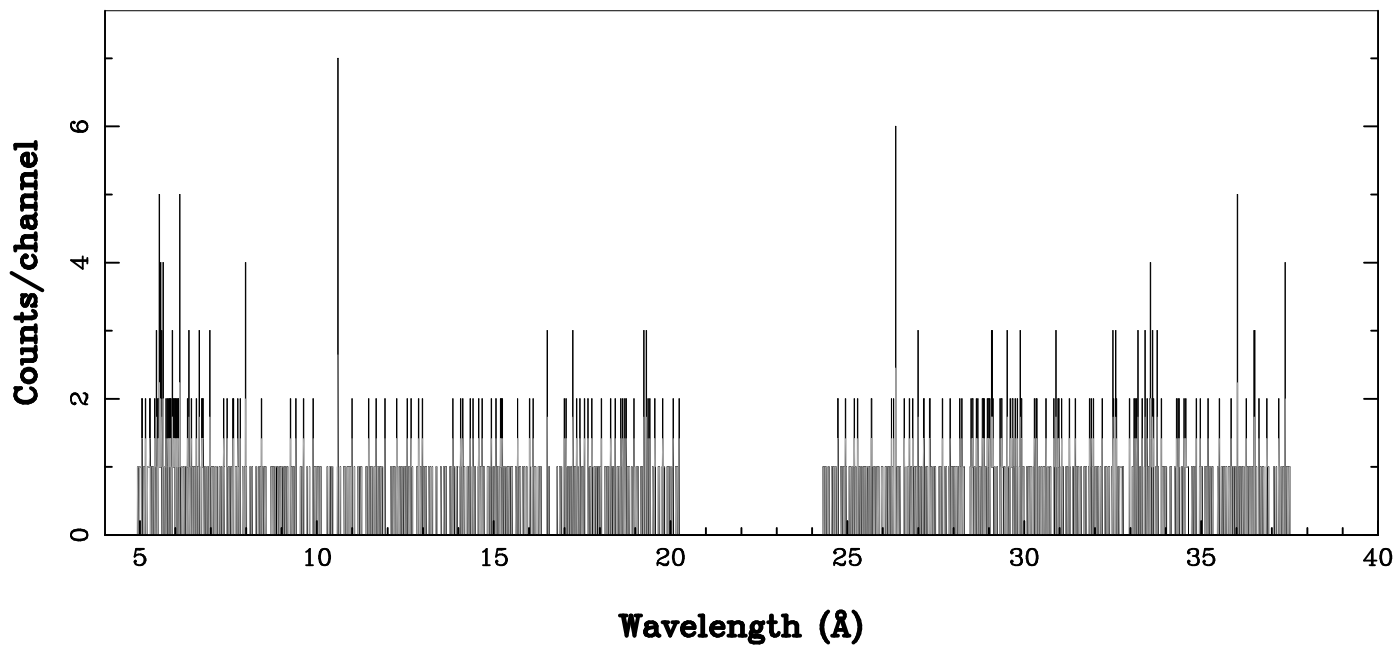

XMM - RGS2 - OBJECT: Hz2 - RA: 63.18124 - DEC: 11.86400
OBS-ID: 0810401201 - EXP-ID: Indef - Exp. Time: 14695.2275390625
Key: - data - errors

DATE-OBS 2021-02-16T13:23:17
DATE-END 2021-02-16T17:30:06

SOURCE ID: 3 - SPECTRUM ORDER: 1
WHOLE_FIELD

SRC+BKG SPECTRUM, No rebinning

SOURCE ID: 3 - SPECTRUM ORDER: 2
WHOLE_FIELD

SRC+BKG SPECTRUM, No rebinning