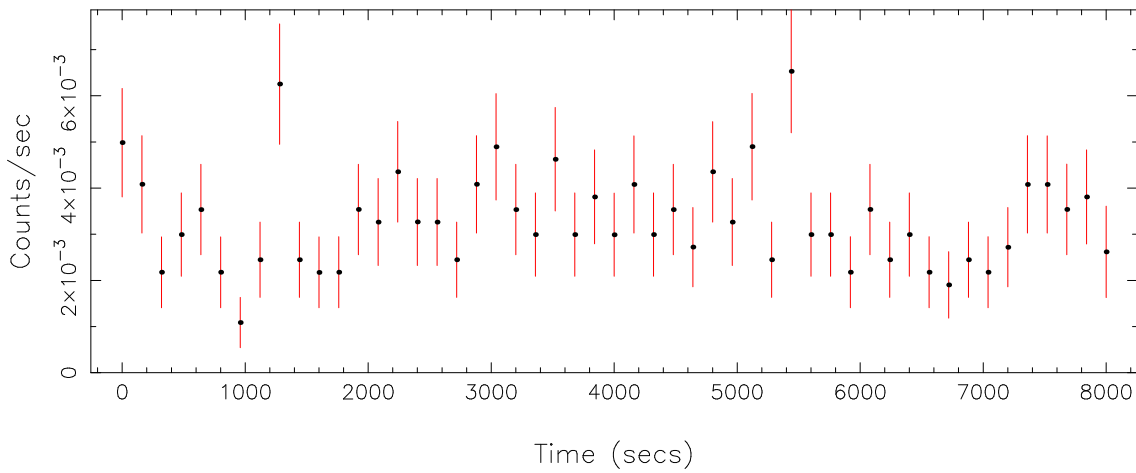

Plotted bin size: 160 secs

Time series start (MJD): 58250.9922470

Background subtracted time series

Mean Rate= 0.02765165

Background time series

Mean Rate= 3.29639×10^{-3}

GTI time series (histogram) and fractional exposure values (blue points)