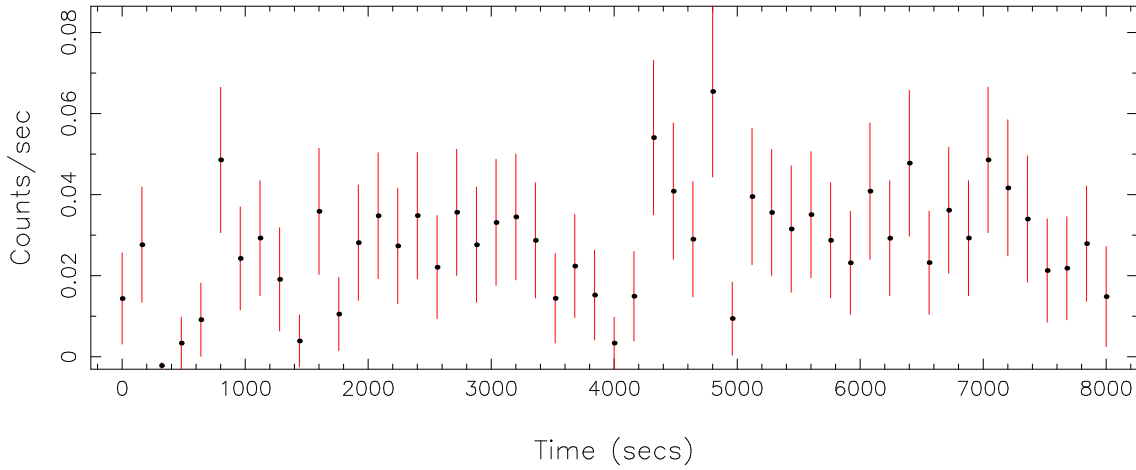

Filename: product/P0820080301M1S003SRCTSR8001.FIT

Obs. ID: 0820080301 (SDSS J215056)

Exp ID: M1S003

Source no.: 1

Source RA_corr: 21:50:14.77 (J2000)

Source Dec_corr: -6:53:14.5 (J2000)

Time series bin size: 160 secs

Plotted bin size: 160 secs

Time series start (MJD): 58250.9922470

Background subtracted time series

Mean Rate= 0.02765165

Background time series

Mean Rate= 3.29639×10^{-3}

GTI time series (histogram) and fractional exposure values (blue points)