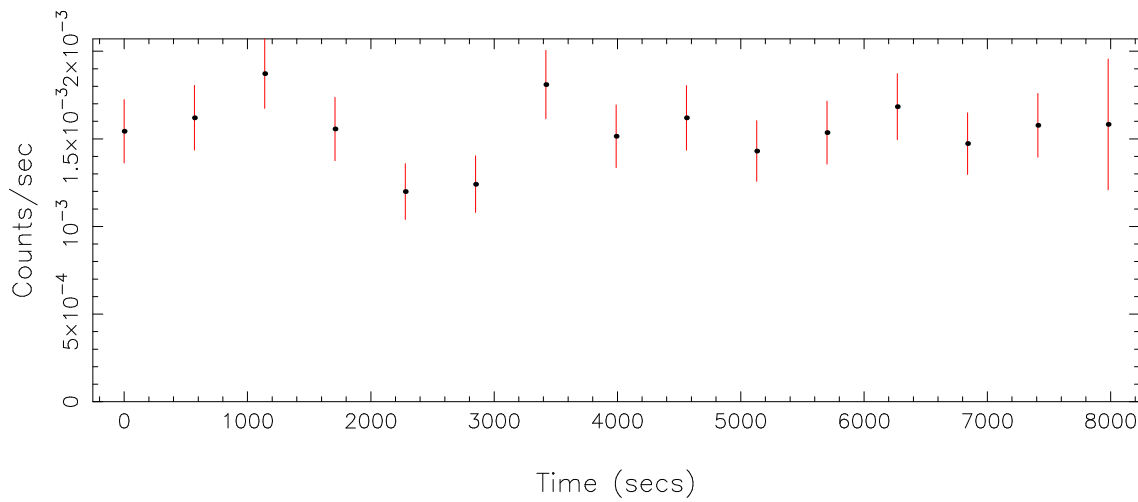

Plotted bin size: 570 secs

Time series start (MJD): 58250.9946197

Background subtracted time series

Mean Rate=  $5.93733 \times 10^{-3}$

Background time series

Mean Rate=  $1.55076 \times 10^{-3}$

GTI time series (histogram) and fractional exposure values (blue points)