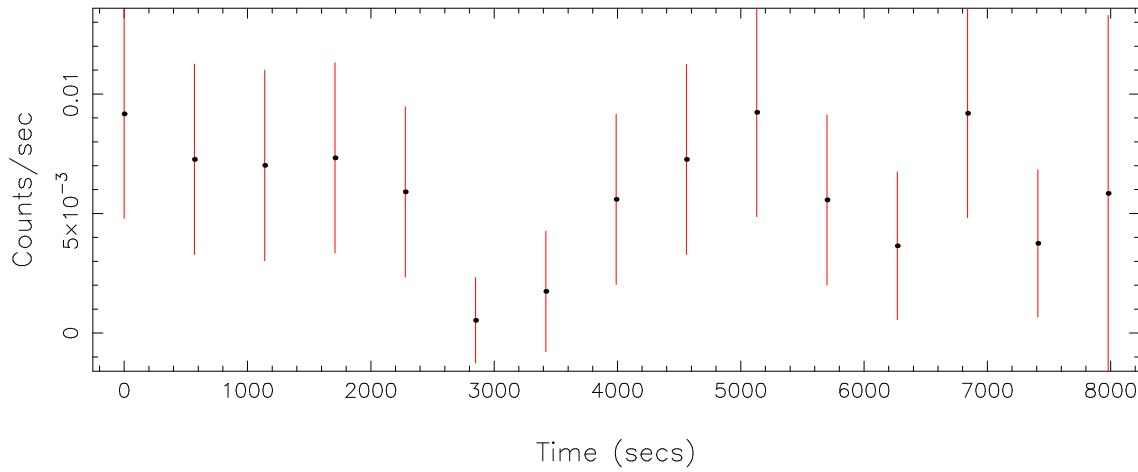

Filename: product/P0820080301M1S003SRCTSR8003.FIT

Obs. ID: 0820080301 (SDSS J215056)

Exp ID: M1S003

Source no.: 3

Source RA\_corr: 21:51:29.25 (J2000)

Source Dec\_corr: -6:48:20.3 (J2000)

Time series bin size: 570 secs

Plotted bin size: 570 secs

Time series start (MJD): 58250.9946197

Background subtracted time series

Mean Rate=  $5.93733 \times 10^{-3}$

Background time series

Mean Rate=  $1.55076 \times 10^{-3}$

GTI time series (histogram) and fractional exposure values (blue points)