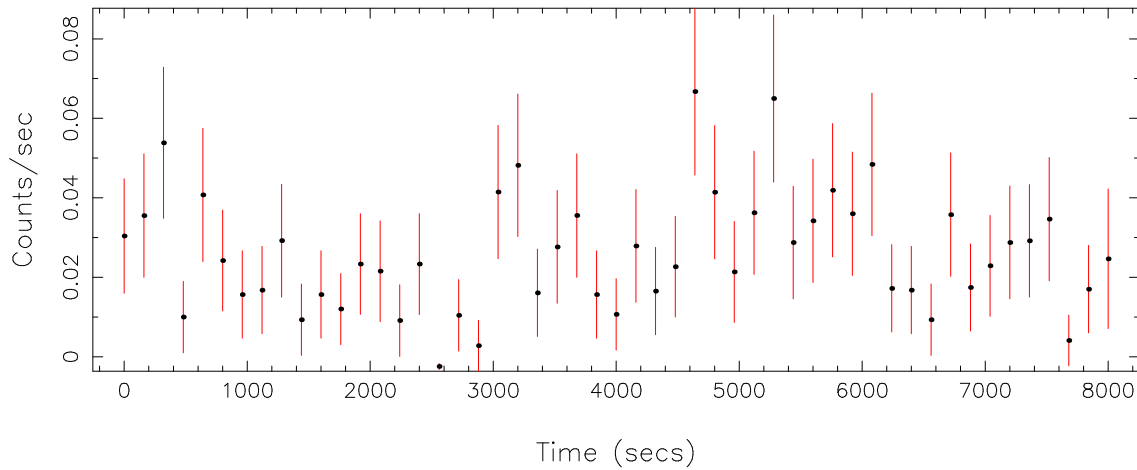

Filename: product/P0820080301M2S004SRCTSR8001.FIT

Obs. ID: 0820080301 (SDSS J215056)

Exp ID: M2S004

Source no.: 1

Source RA\_corr: 21:50:14.77 (J2000)

Source Dec\_corr: -6:53:14.5 (J2000)

Time series bin size: 160 secs

Plotted bin size: 160 secs

Time series start (MJD): 58250.9925073

Background subtracted time series

Mean Rate= 0.02590597

Background time series

Mean Rate=  $2.75597 \times 10^{-3}$

GTI time series (histogram) and fractional exposure values (blue points)