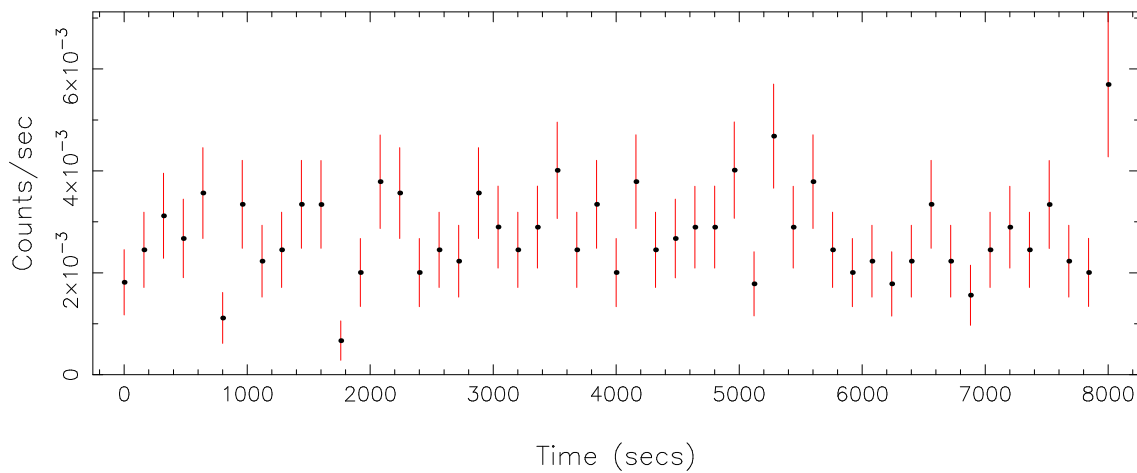

Plotted bin size: 160 secs

Time series start (MJD): 58250.9925073

Background subtracted time series

Mean Rate= 0.02590597

Background time series

Mean Rate=  $2.75597 \times 10^{-3}$

GTI time series (histogram) and fractional exposure values (blue points)