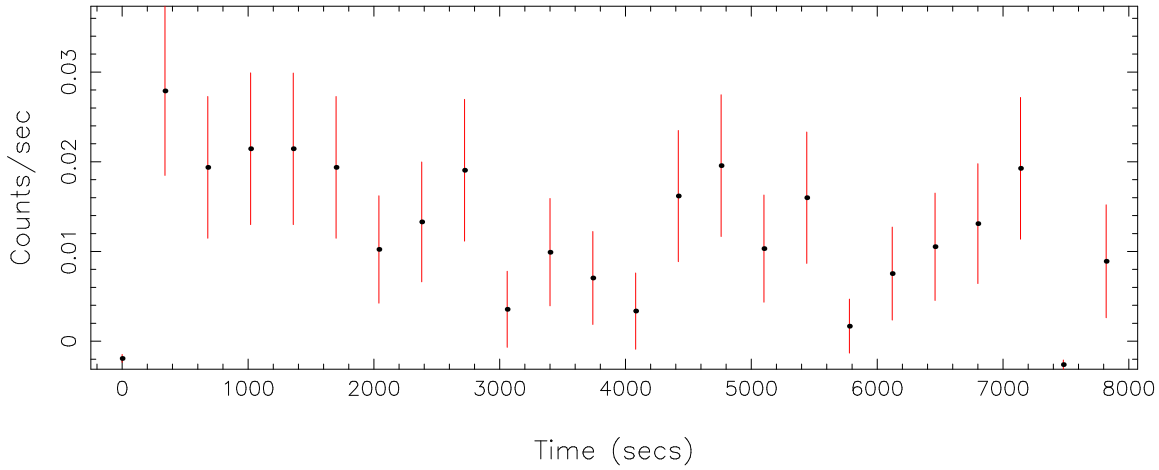

Filename: product/P0820080301M2S004SRCTSR8002.FIT
 Obs. ID: 0820080301 (SDSS J215056)
 Exp ID: M2S004
 Source no.: 2
 Source RA_corr: 21:50:20.46 (J2000)
 Source Dec_corr: -6:43:43.0 (J2000)
 Time series bin size: 340 secs
 Plotted bin size: 340 secs
 Time series start (MJD): 58250.9935490

Background subtracted time series

Mean Rate= 0.01227467

Background time series

Mean Rate= 1.84328×10^{-3}

GTI time series (histogram) and fractional exposure values (blue points)