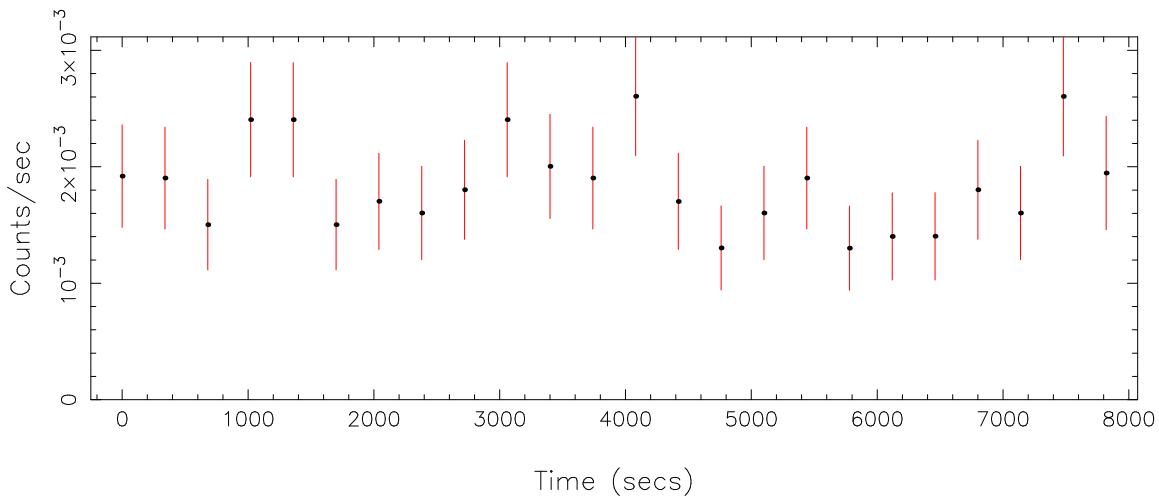

Filename: product/P0820080301M2S004SRCTSR8002.FIT
 Obs. ID: 0820080301 (SDSS J215056)
 Exp ID: M2S004
 Source no.: 2
 Source RA_corr: 21:50:20.46 (J2000)
 Source Dec_corr: -6:43:43.0 (J2000)
 Time series bin size: 340 secs
 Plotted bin size: 340 secs
 Time series start (MJD): 58250.9935490

Background subtracted time series

Mean Rate= 0.01227467

Background time series

Mean Rate= 1.84328×10^{-3}

GTI time series (histogram) and fractional exposure values (blue points)