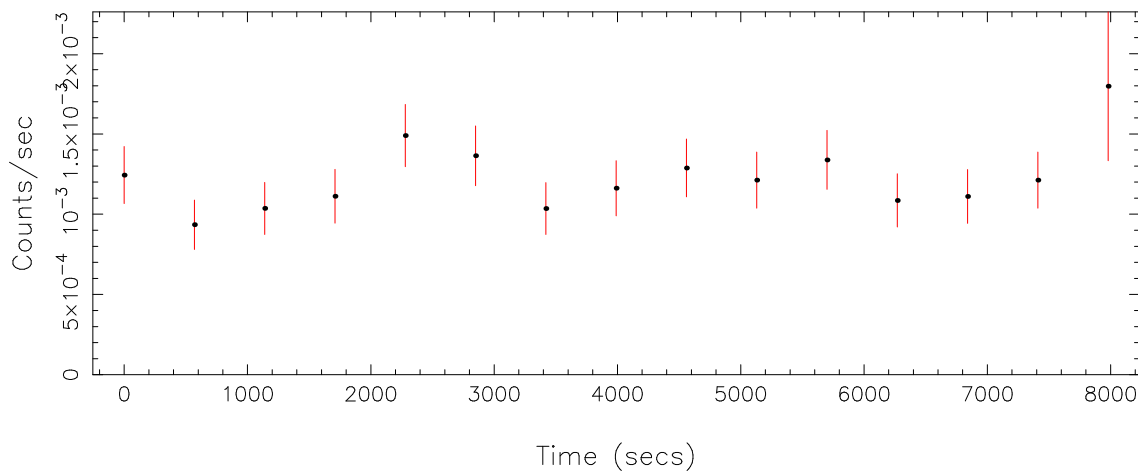

Plotted bin size: 570 secs

Time series start (MJD): 58250.9948800

Background subtracted time series

Mean Rate= 6.88891×10^{-3}

Background time series

Mean Rate= 1.22813×10^{-3}

GTI time series (histogram) and fractional exposure values (blue points)