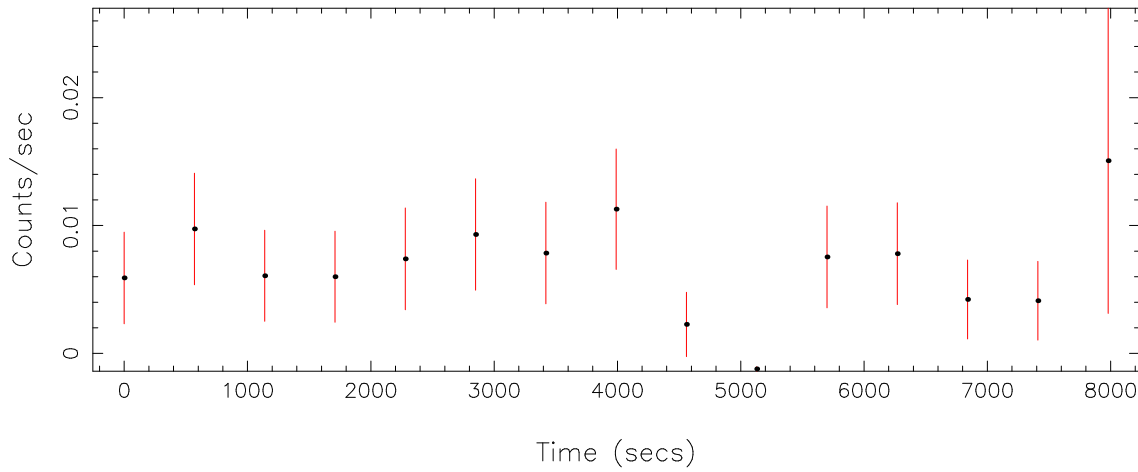

Filename: product/P0820080301M2S004SRCTSR8003.FIT

Obs. ID: 0820080301 (SDSS J215056)

Exp ID: M2S004

Source no.: 3

Source RA_corr: 21:51:29.25 (J2000)

Source Dec_corr: -6:48:20.3 (J2000)

Time series bin size: 570 secs

Plotted bin size: 570 secs

Time series start (MJD): 58250.9948800

Background subtracted time series

Mean Rate= 6.88891×10^{-3}

Background time series

Mean Rate= 1.22813×10^{-3}

GTI time series (histogram) and fractional exposure values (blue points)