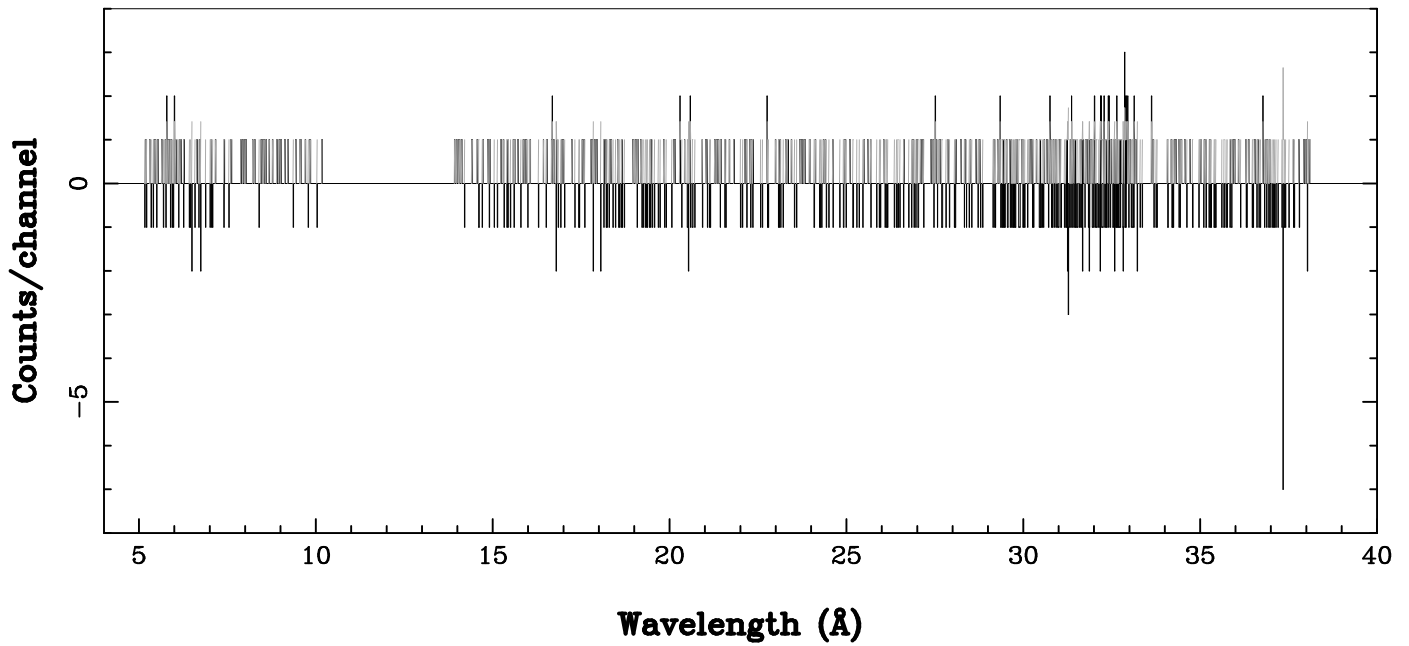

XMM - RGS1 - OBJECT: SDSS J215056.58-064 - RA: 327.7357 - DEC: -6.8197 DATE-OBS 2018-05-12T23:45:43
OBS-ID: 0820080301 - EXP-ID: Indef - Exp. Time: 8339.7275390625 DATE-END 2018-05-13T02:08:00
Key: - data - errors

SOURCE ID: 1 - SPECTRUM ORDER: 1
PROPOSAL

NET SPECTRUM, No rebinning

SOURCE ID: 1 - SPECTRUM ORDER: 2
PROPOSAL

NET SPECTRUM, No rebinning