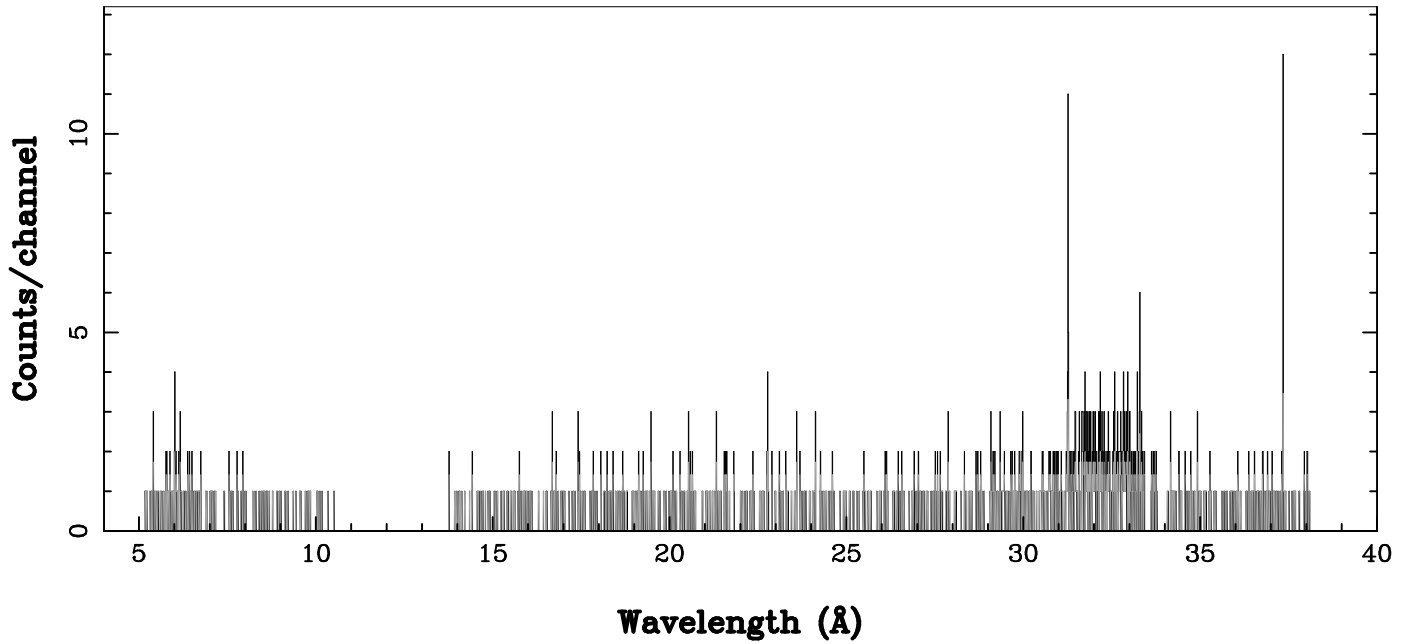

XMM - RGS1 - OBJECT: SDSS J215056.58-064 - RA: 327.7357 - DEC: -6.8197 DATE-OBS 2018-05-12T23:45:43
OBS-ID: 0820080301 - EXP-ID: Indef - Exp. Time: 8339.7275390625 DATE-END 2018-05-13T02:08:00
Key: - data - errors

SOURCE ID: 15 - SPECTRUM ORDER: 1 SRC+BKG SPECTRUM, No rebinning
WHOLE_FIELD

SOURCE ID: 15 - SPECTRUM ORDER: 2 SRC+BKG SPECTRUM, No rebinning
WHOLE_FIELD