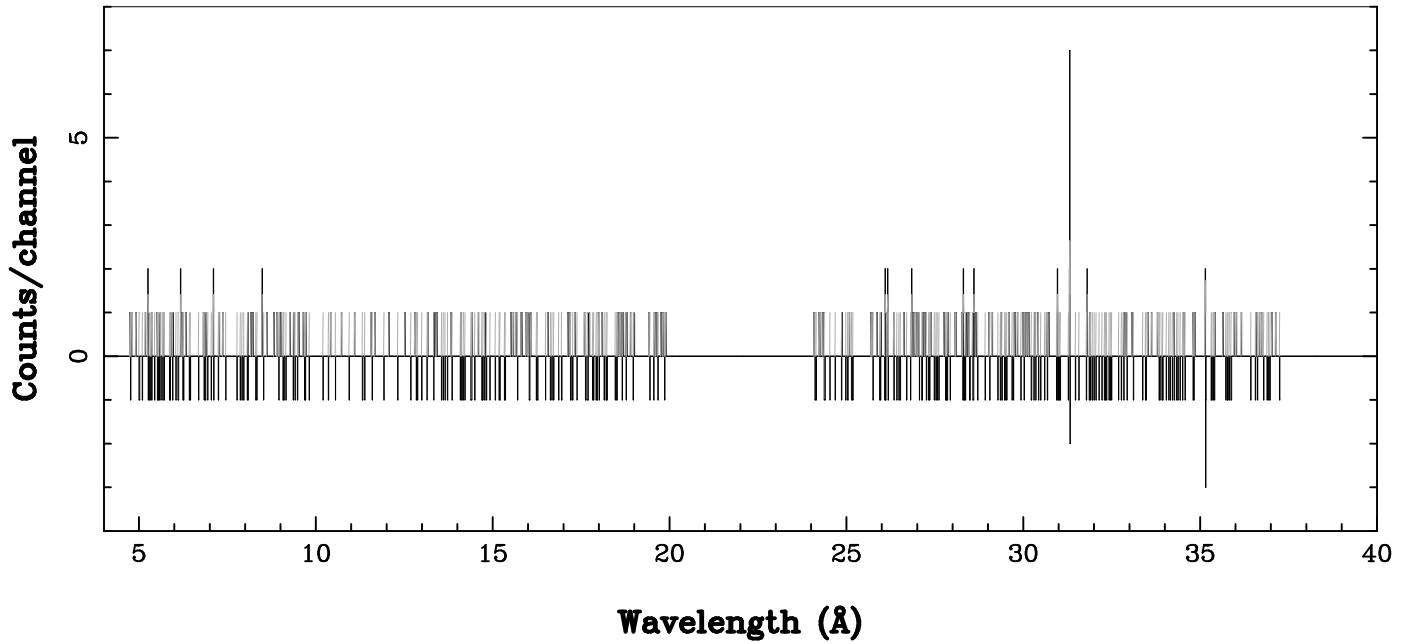

XMM - RGS2 - OBJECT: SDSS J215056.58-064 - RA: 327.7357 - DEC: -6.8197 DATE-OBS 2018-05-12T23:45:51
OBS-ID: 0820080301 - EXP-ID: Indef - Exp. Time: 8301.6572265625 DATE-END 2018-05-13T02:05:55
Key: - data - errors

SOURCE ID: 1 - SPECTRUM ORDER: 1
PROPOSAL

NET SPECTRUM, No rebinning

SOURCE ID: 1 - SPECTRUM ORDER: 2
PROPOSAL

NET SPECTRUM, No rebinning