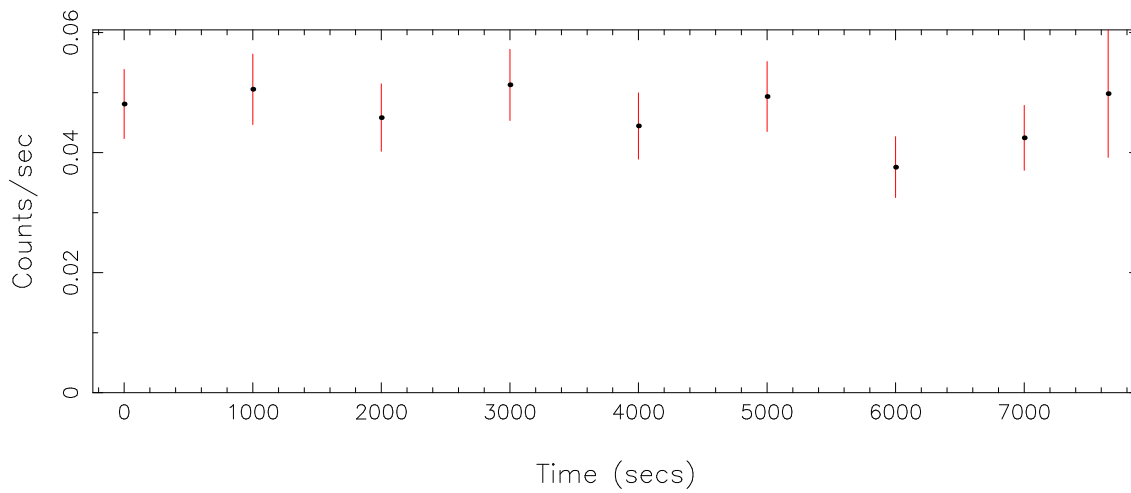

Plotted bin size: 1000 secs

Time series start (MJD): 58250.9977723

Background subtracted time series

Mean Rate = -4.36967×10^{-3}

Background time series

Mean Rate = 0.04660537

GTI time series (histogram) and fractional exposure values (blue points)