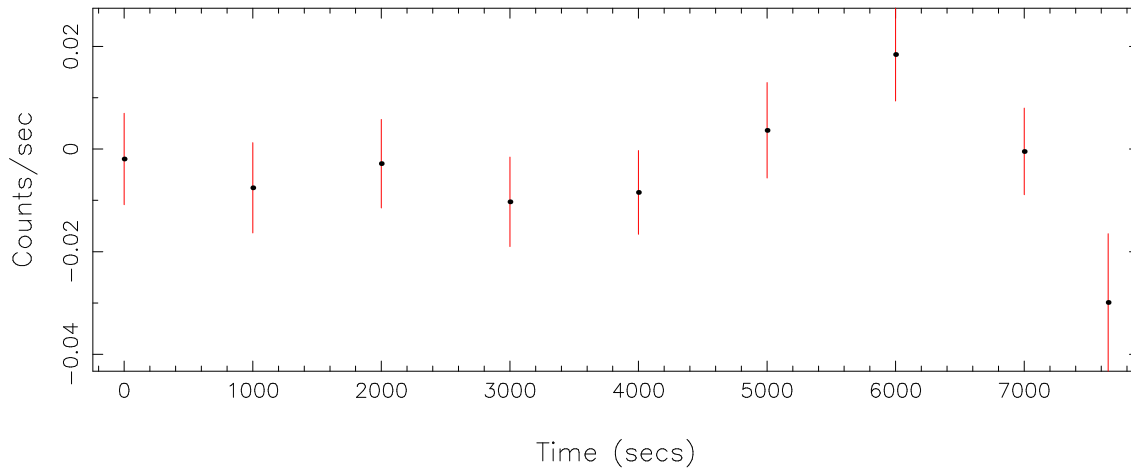

Filename: product/P0820080301R2S007SRCTSR0001.FIT

Obs. ID: 0820080301 (SDSS J215056)

Exp ID: RGS2007

Source no.: 1

Source RA_corr: 21:50:56.57 (J2000)

Source Dec_corr: -6:49:10.9 (J2000)

Time series bin size: 1000 secs

Plotted bin size: 1000 secs

Time series start (MJD): 58250.9977723

Background subtracted time series

Mean Rate = -4.36967×10^{-3}

Background time series

Mean Rate = 0.04660537

GTI time series (histogram) and fractional exposure values (blue points)