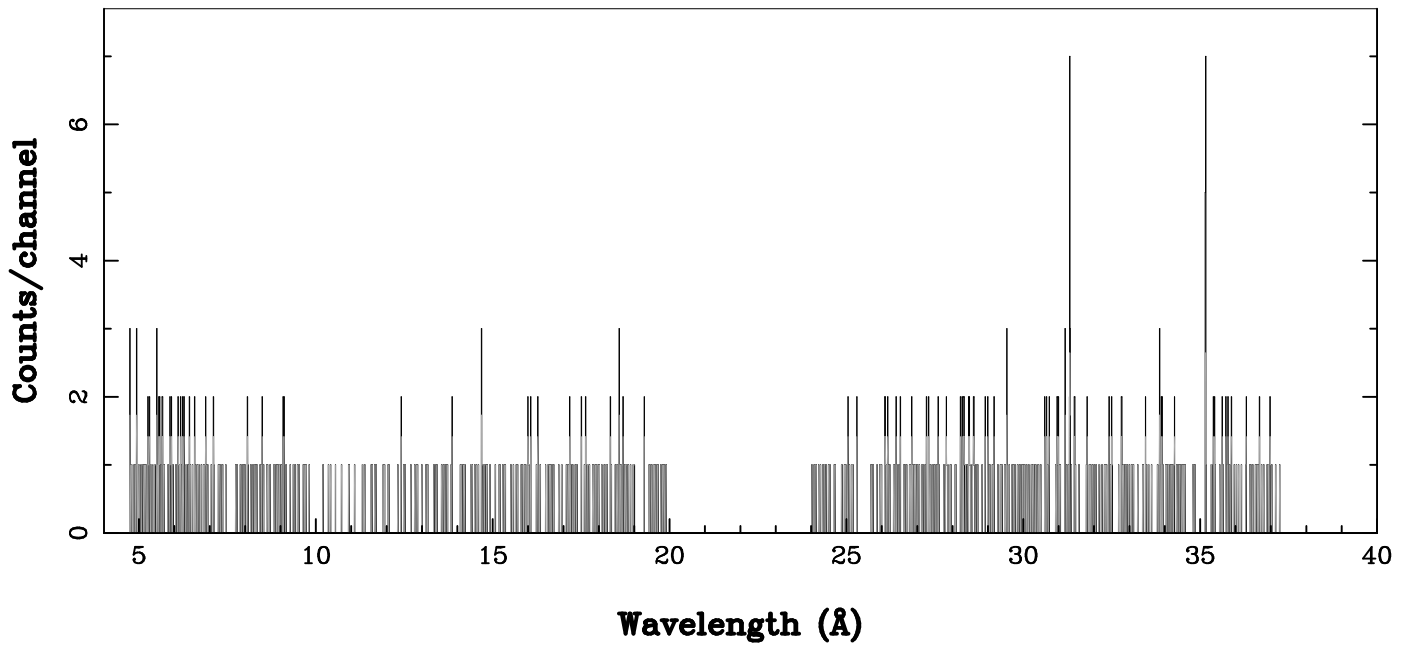

XMM - RGS2 - OBJECT: SDSS J215056.58-064 - RA: 327.7357 - DEC: -6.8197 DATE-OBS 2018-05-12T23:45:51
OBS-ID: 0820080301 - EXP-ID: Indef - Exp. Time: 8301.6572265625 DATE-END 2018-05-13T02:05:55
Key: - data - errors

SOURCE ID: 15 - SPECTRUM ORDER: 1 SRC+BKG SPECTRUM, No rebinning
WHOLE_FIELD

SOURCE ID: 15 - SPECTRUM ORDER: 2 SRC+BKG SPECTRUM, No rebinning
WHOLE_FIELD