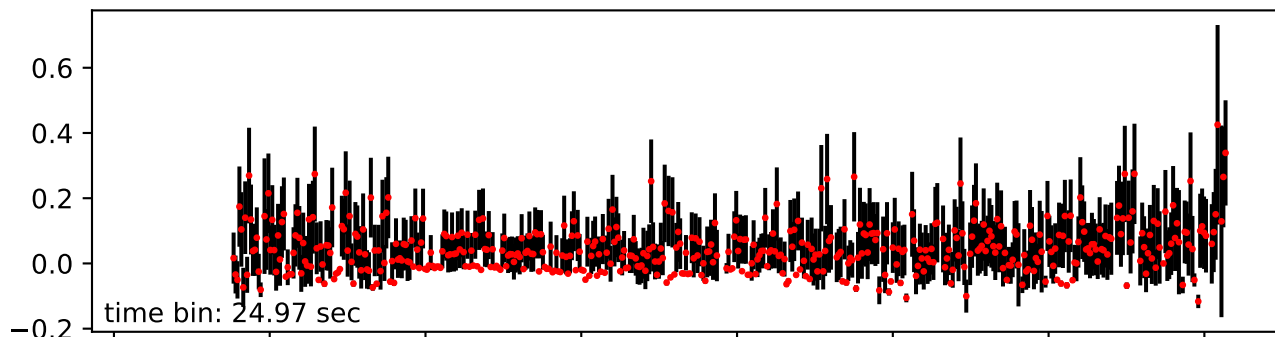

Merged TimeSeries

OBS_ID: 0821041401

EPIC SRCNUM: 1

RA,Dec: 14h36m15.3618s +55d08m22.3491s

EPN

EMOS1

EMOS2

RGS1+RGS2