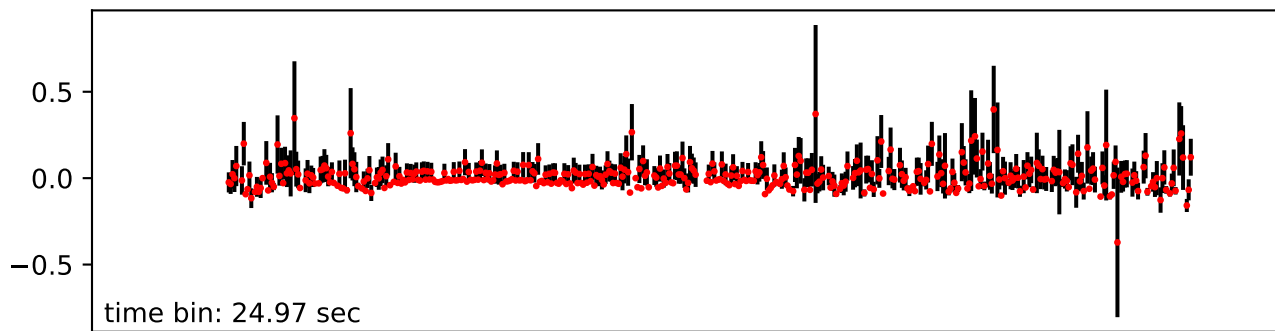

Merged TimeSeries

OBS_ID: 0821041401

EPIC SRCNUM: 2

RA,Dec: 14h34m42.461s +55d12m35.018s

EPN

EMOS1

EMOS2

RGS1+RGS2