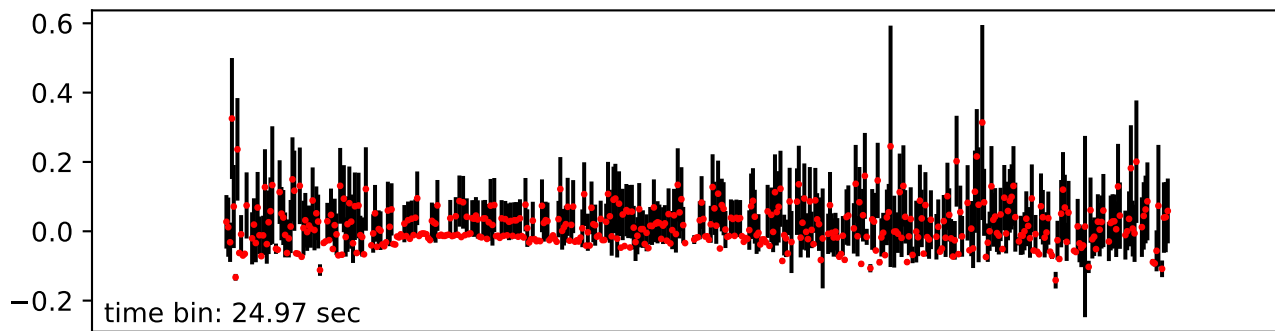

Merged TimeSeries

OBS_ID: 0821041401

EPIC SRCNUM: 3

RA,Dec: 14h35m44.1903s +55d11m10.9956s

EPN

EMOS1

EMOS2

RGS1+RGS2