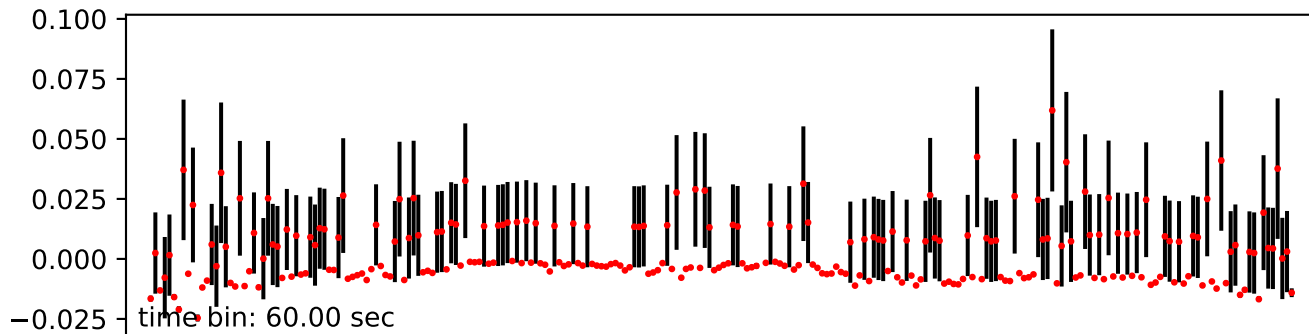

# Merged TimeSeries

OBS\_ID: 0821041401

EPIC SRCNUM: 6

RA,Dec: 14h35m26.4983s +55d07m36.6261s

EPN

EMOS1

EMOS2

RGS1+RGS2