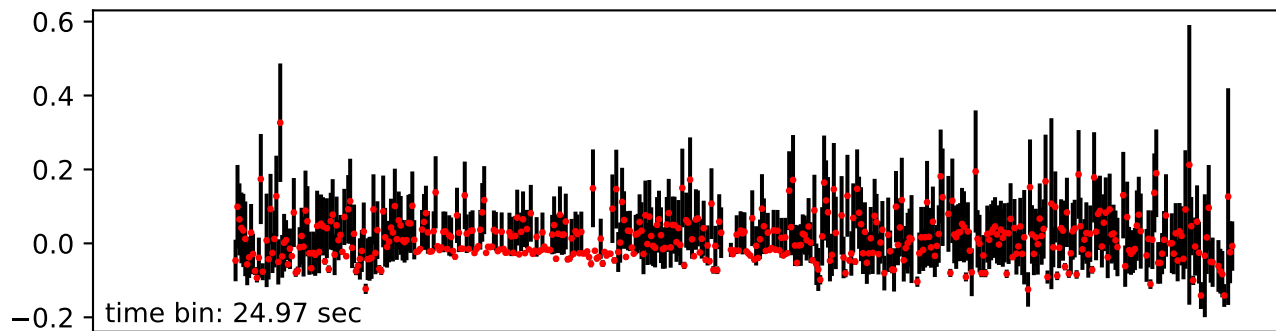

# Merged TimeSeries

OBS\_ID: 0821041401

EPIC SRCNUM: 6

RA,Dec: 14h35m26.4983s +55d07m36.6261s

EPN

EMOS1

EMOS2

RGS1+RGS2