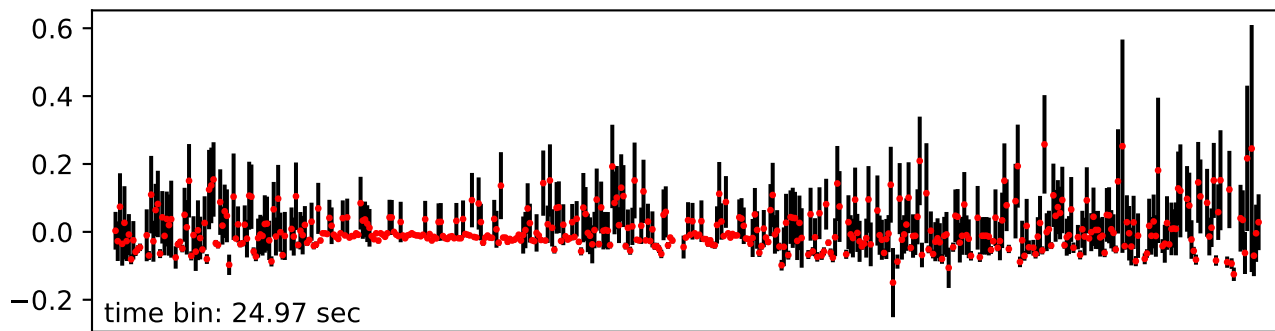

Merged TimeSeries

OBS_ID: 0821041401

EPIC SRCNUM: 9

RA,Dec: 14h35m53.2503s +55d17m49.9496s

EPN

EMOS1

EMOS2

RGS1+RGS2