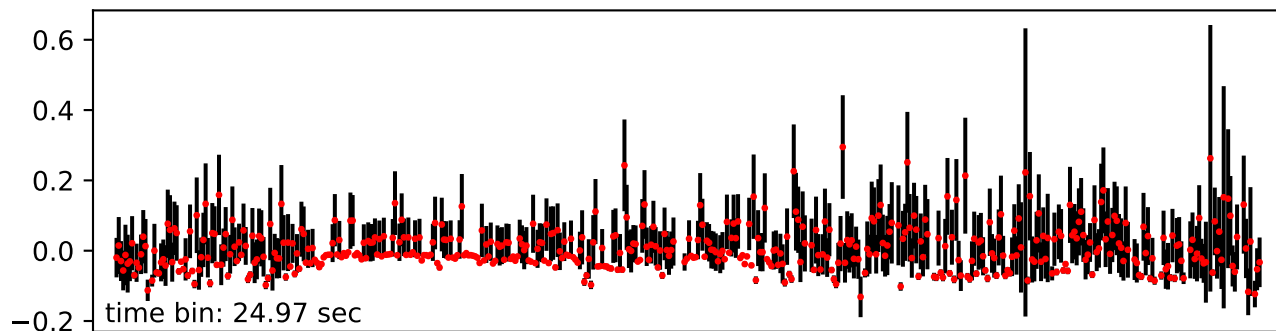

# Merged TimeSeries

OBS\_ID: 0821041401

EPIC SRCNUM: 13

RA,Dec: 14h35m24.5477s +55d02m51.5184s

EPN

EMOS1

EMOS2

RGS1+RGS2