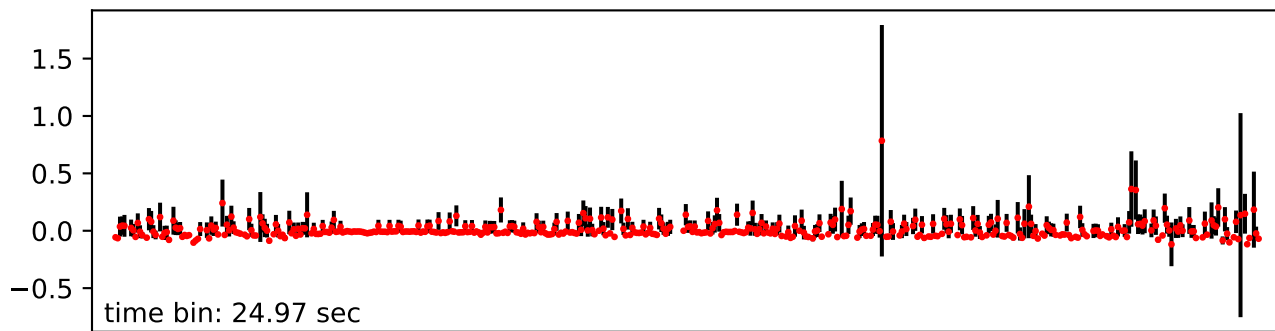

# Merged TimeSeries

OBS\_ID: 0821041401

EPIC SRCNUM: 14

RA,Dec: 14h34m07.6743s +55d18m47.5978s

EPN

EMOS1

EMOS2

RGS1+RGS2