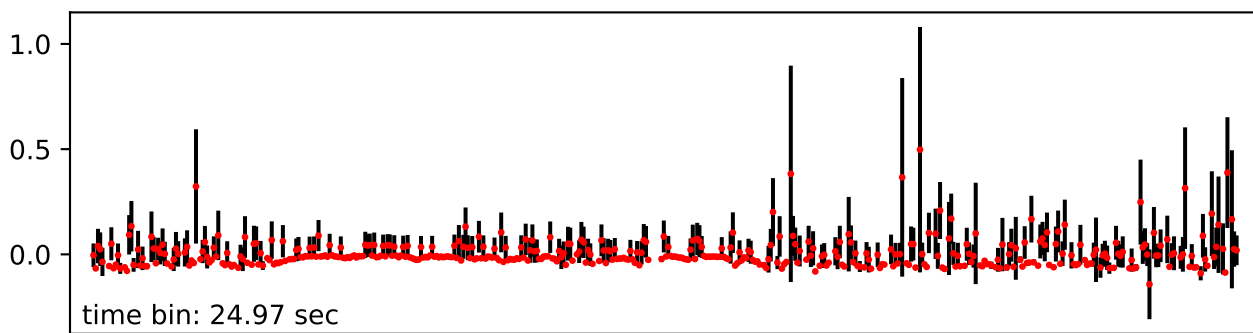

Merged TimeSeries

OBS_ID: 0821041401

EPIC SRCNUM: 17

RA,Dec: 14h34m46.9167s +55d10m05.996s

EPN

EMOS1

EMOS2

RGS1+RGS2