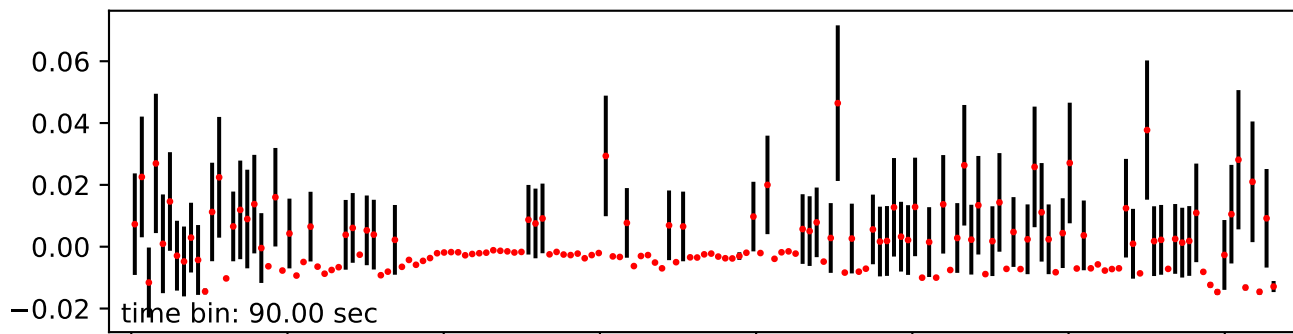

Merged TimeSeries

OBS_ID: 0821041401

EPIC SRCNUM: 23

RA,Dec: 14h34m43.3987s +55d12m04.3022s

EPN

EMOS1

EMOS2

RGS1+RGS2

0 2000 4000 6000 8000 10000 12000 14000
time (s) after 2018-11-11 09:26:10 (UTC)