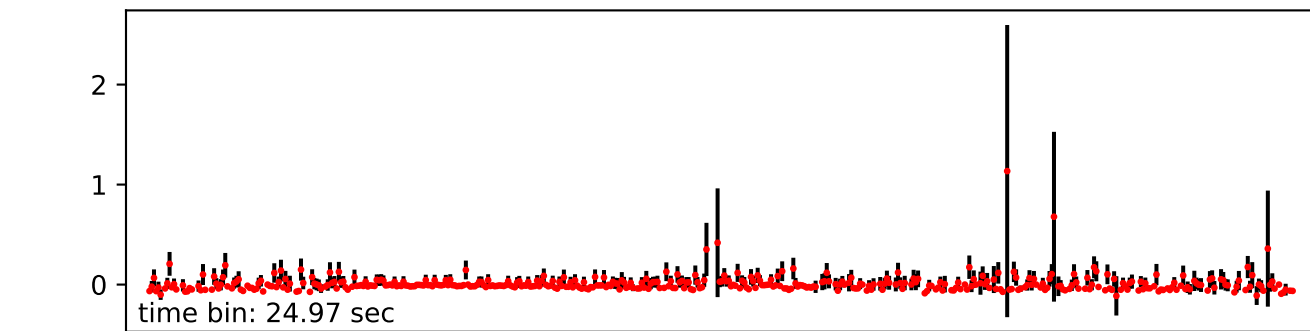

# Merged TimeSeries

OBS\_ID: 0821041401

EPIC SRCNUM: 26

RA,Dec: 14h34m10.7644s +54d58m43.0549s

EPN

EMOS1

EMOS2

RGS1+RGS2