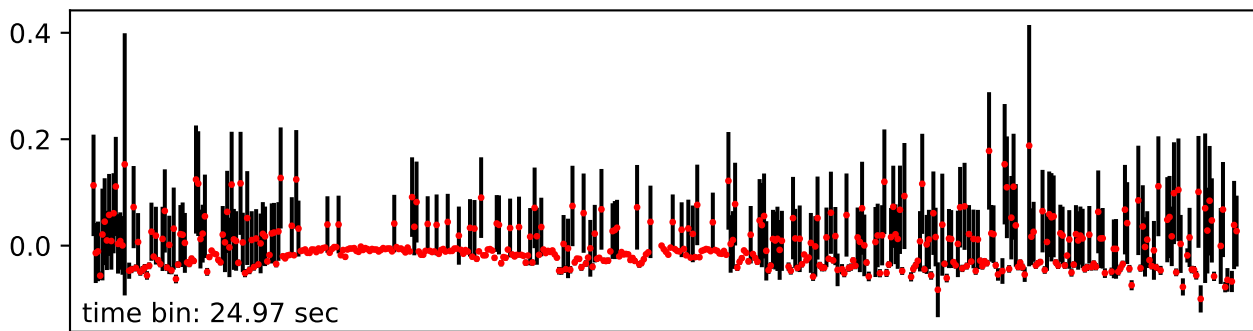

Merged TimeSeries

OBS_ID: 0821041401

EPIC SRCNUM: 38

RA,Dec: 14h36m43.1389s +55d05m52.2892s

EPN

EMOS1

EMOS2

RGS1+RGS2