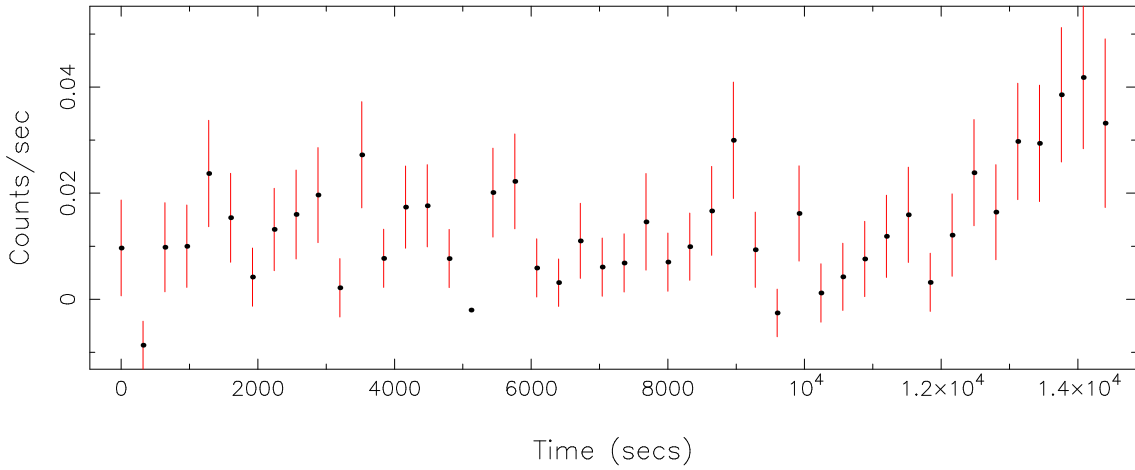

Filename: product/P0821041401M2S002SRCTSR8001.FIT
 Obs. ID: 0821041401 (G096.14+56.2)
 Exp ID: M2S002
 Source no.: 1
 Source RA_corr: 14:36:15.36 (J2000)
 Source Dec_corr: 55: 8:22.7 (J2000)
 Time series bin size: 320 secs
 Plotted bin size: 320 secs
 Time series start (MJD): 58433.3958290

Background subtracted time series

Mean Rate= 0.0138244

Background time series

Mean Rate= 6.74731x10⁻³

GTI time series (histogram) and fractional exposure values (blue points)