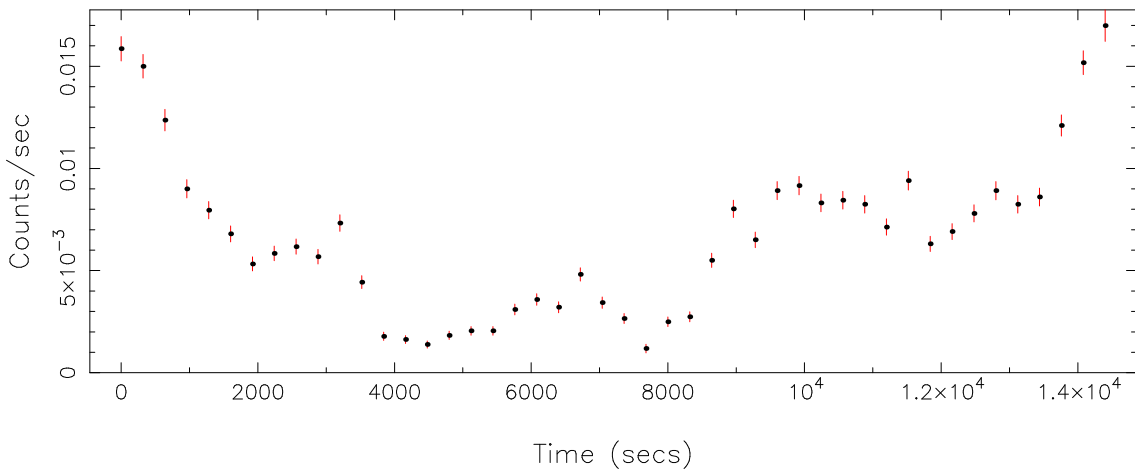

Filename: product/P0821041401M2S002SRCTSR8001.FIT
 Obs. ID: 0821041401 (G096.14+56.2)
 Exp ID: M2S002
 Source no.: 1
 Source RA_corr: 14:36:15.36 (J2000)
 Source Dec_corr: 55: 8:22.7 (J2000)
 Time series bin size: 320 secs
 Plotted bin size: 320 secs
 Time series start (MJD): 58433.3958290

Background subtracted time series

Mean Rate= 0.0138244

Background time series

Mean Rate= 6.74731x10⁻³

GTI time series (histogram) and fractional exposure values (blue points)