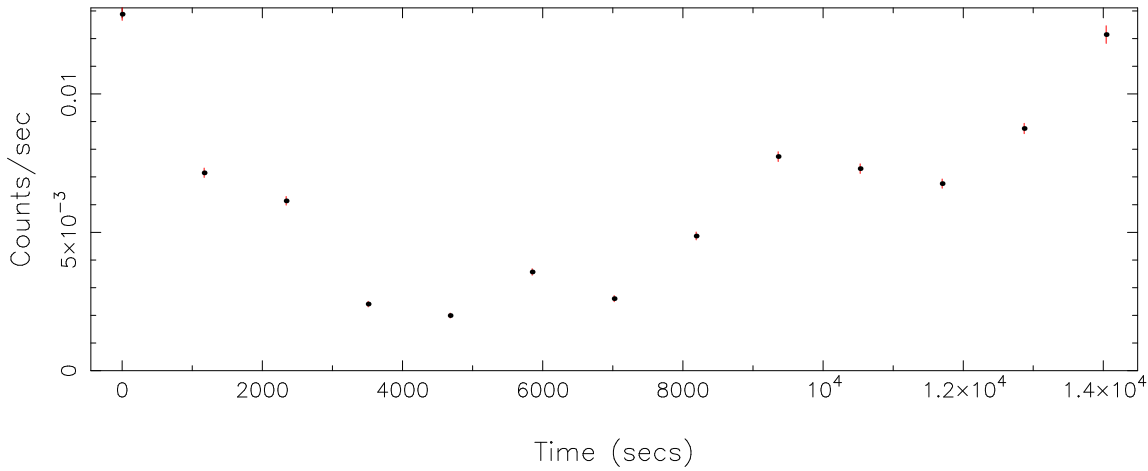

Plotted bin size: 1170 secs

Time series start (MJD): 58433.4007480

Background subtracted time series

Mean Rate=  $4.9292 \times 10^{-3}$

Background time series

Mean Rate=  $6.48569 \times 10^{-3}$

GTI time series (histogram) and fractional exposure values (blue points)