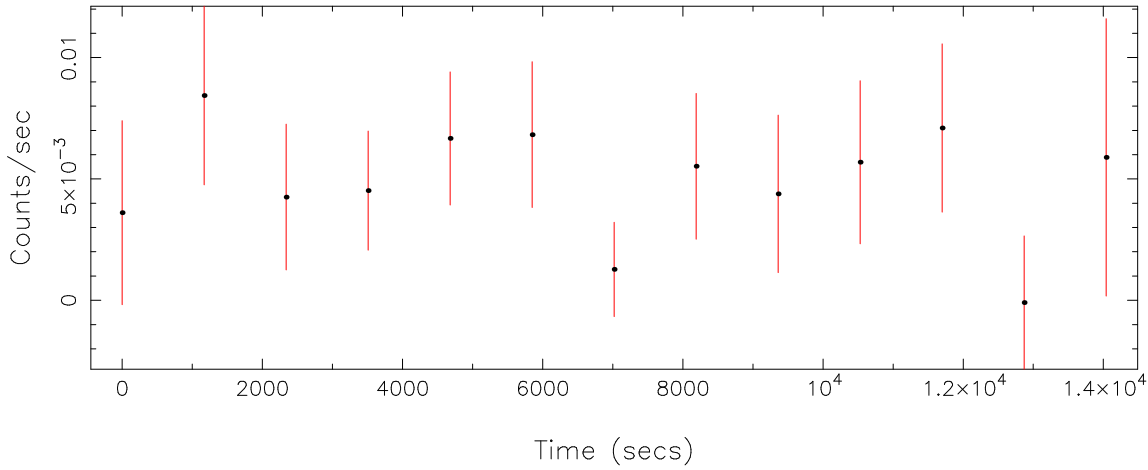

Filename: product/P0821041401M2S002SRCTSR8002.FIT

Obs. ID: 0821041401 (G096.14+56.2)

Exp ID: M2S002

Source no.: 2

Source RA\_corr: 14:34:42.45 (J2000)

Source Dec\_corr: 55:12:35.1 (J2000)

Time series bin size: 1170 secs

Plotted bin size: 1170 secs

Time series start (MJD): 58433.4007480

Background subtracted time series

Mean Rate=  $4.9292 \times 10^{-3}$

Background time series

Mean Rate=  $6.48569 \times 10^{-3}$

GTI time series (histogram) and fractional exposure values (blue points)