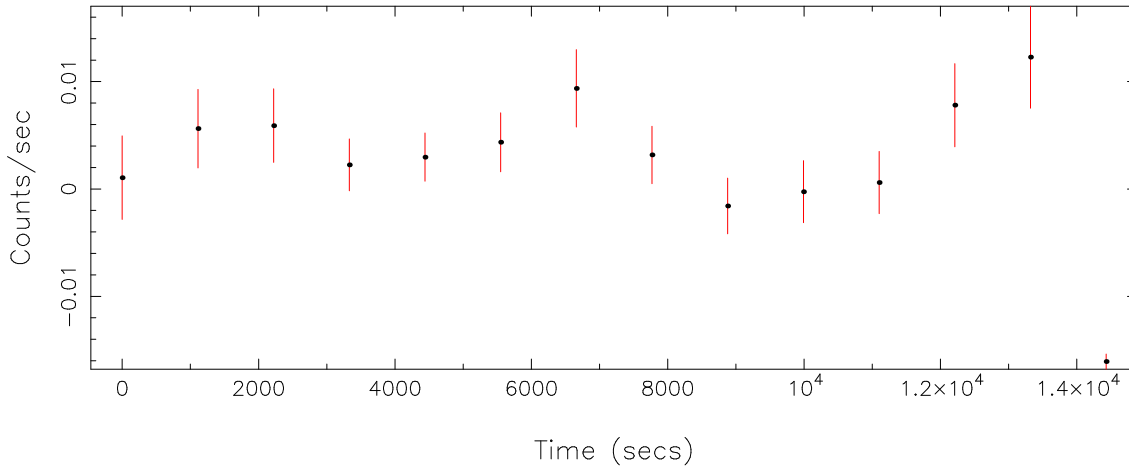

Filename: product/P0821041401M2S002SRCTSR8003.FIT

Obs. ID: 0821041401 (G096.14+56.2)

Exp ID: M2S002

Source no.: 3

Source RA_corr: 14:35:44.18 (J2000)

Source Dec_corr: 55:11:11.3 (J2000)

Time series bin size: 1110 secs

Plotted bin size: 1110 secs

Time series start (MJD): 58433.4004008

Background subtracted time series

Mean Rate= 2.67401×10^{-3}

Background time series

Mean Rate= 8.15296×10^{-3}

GTI time series (histogram) and fractional exposure values (blue points)