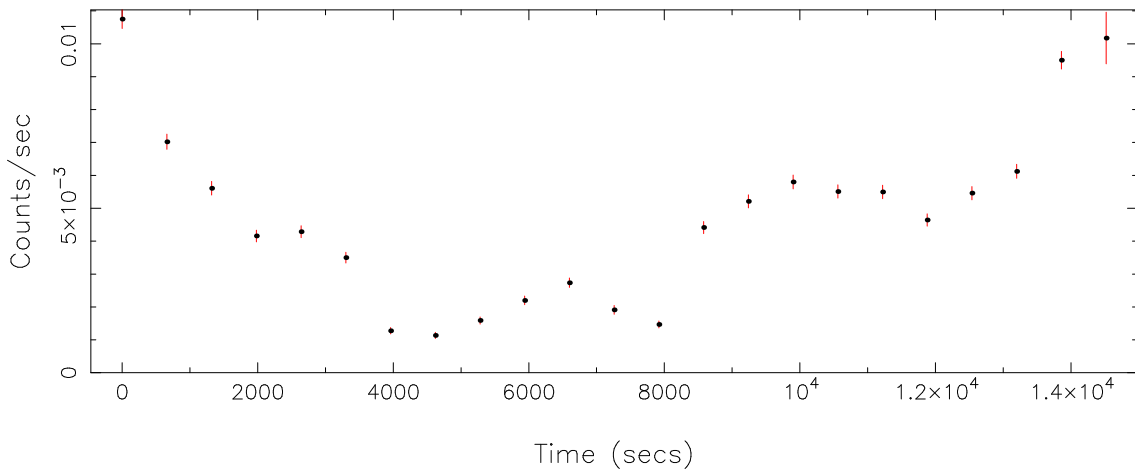

Plotted bin size: 660 secs

Time series start (MJD): 58433.3977966

Background subtracted time series

Mean Rate= 5.63015×10^{-3}

Background time series

Mean Rate= 4.78131×10^{-3}

GTI time series (histogram) and fractional exposure values (blue points)