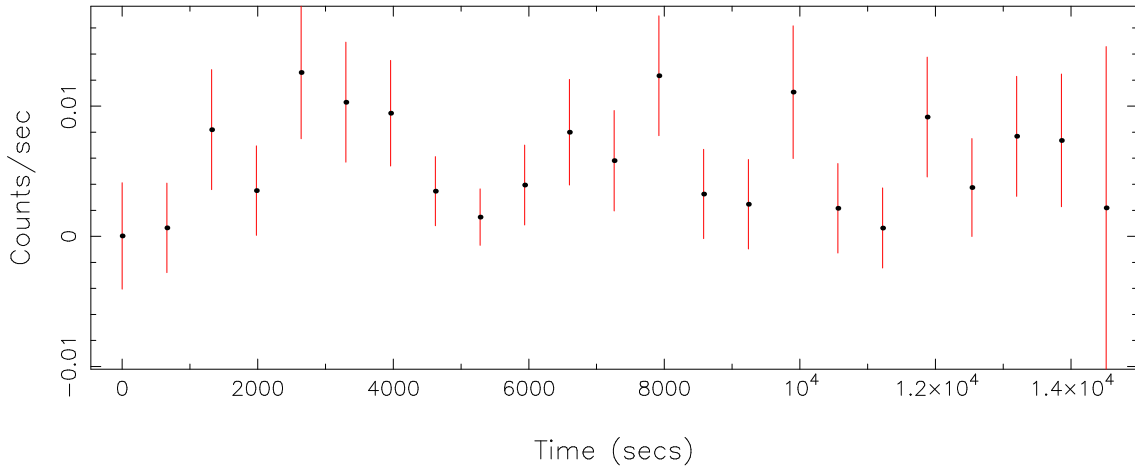

Filename: product/P0821041401M2S002SRCTSR8005.FIT

Obs. ID: 0821041401 (G096.14+56.2)

Exp ID: M2S002

Source no.: 5

Source RA_corr: 14:34:34.00 (J2000)

Source Dec_corr: 55: 9:44.0 (J2000)

Time series bin size: 660 secs

Plotted bin size: 660 secs

Time series start (MJD): 58433.3977966

Background subtracted time series

Mean Rate= 5.63015×10^{-3}

Background time series

Mean Rate= 4.78131×10^{-3}

GTI time series (histogram) and fractional exposure values (blue points)