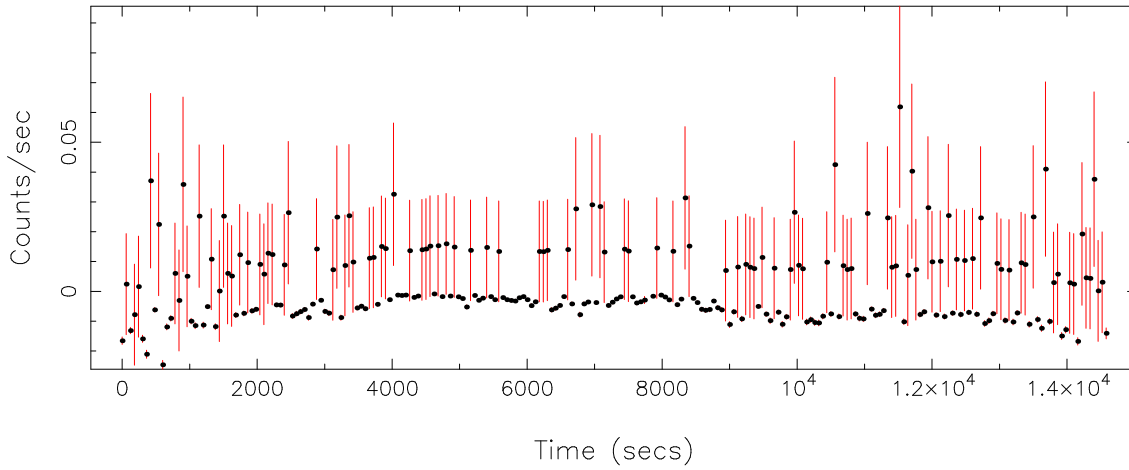

Filename: product/P0821041401M2S002SRCTSR8006.FIT

Obs. ID: 0821041401 (G096.14+56.2)

Exp ID: M2S002

Source no.: 6

Source RA_corr: 14:35:26.50 (J2000)

Source Dec_corr: 55: 7:36.8 (J2000)

Time series bin size: 60 secs

Plotted bin size: 60 secs

Time series start (MJD): 58433.3943244

Background subtracted time series

Mean Rate= 2.6139×10^{-3}

Background time series

Mean Rate= 7.18549×10^{-3}

GTI time series (histogram) and fractional exposure values (blue points)