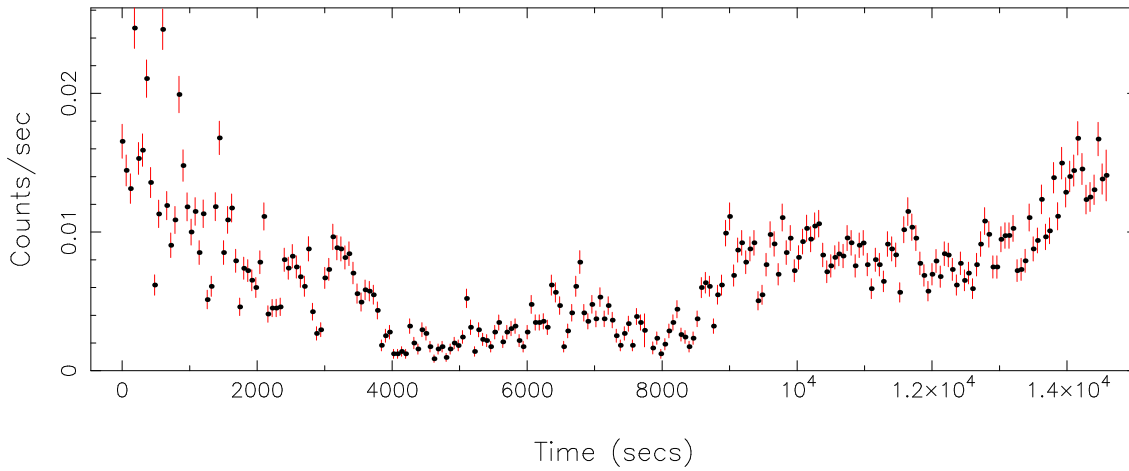

Plotted bin size: 60 secs

Time series start (MJD): 58433.3943244

Background subtracted time series

Mean Rate= 2.6139×10^{-3}

Background time series

Mean Rate= 7.18549×10^{-3}

GTI time series (histogram) and fractional exposure values (blue points)