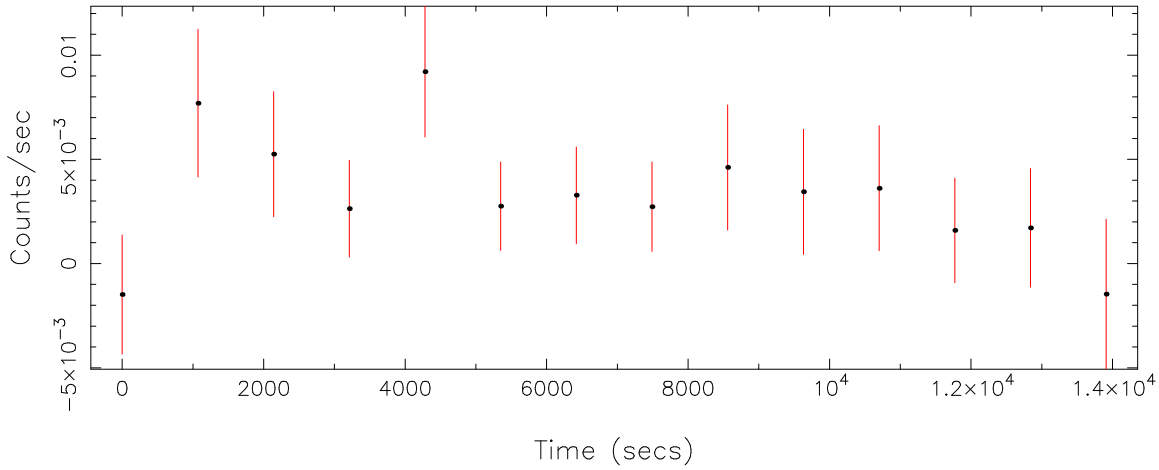

Filename: product/P0821041401M2S002SRCTSR800A.FIT

Obs. ID: 0821041401 (G096.14+56.2)

Exp ID: M2S002

Source no.: 10

Source RA_corr: 14:35:5.93 (J2000)

Source Dec_corr: 55:14:31.1 (J2000)

Time series bin size: 1070 secs

Plotted bin size: 1070 secs

Time series start (MJD): 58433.4001693

Background subtracted time series

Mean Rate= 3.25503×10^{-3}

Background time series

Mean Rate= 4.91495×10^{-3}

GTI time series (histogram) and fractional exposure values (blue points)