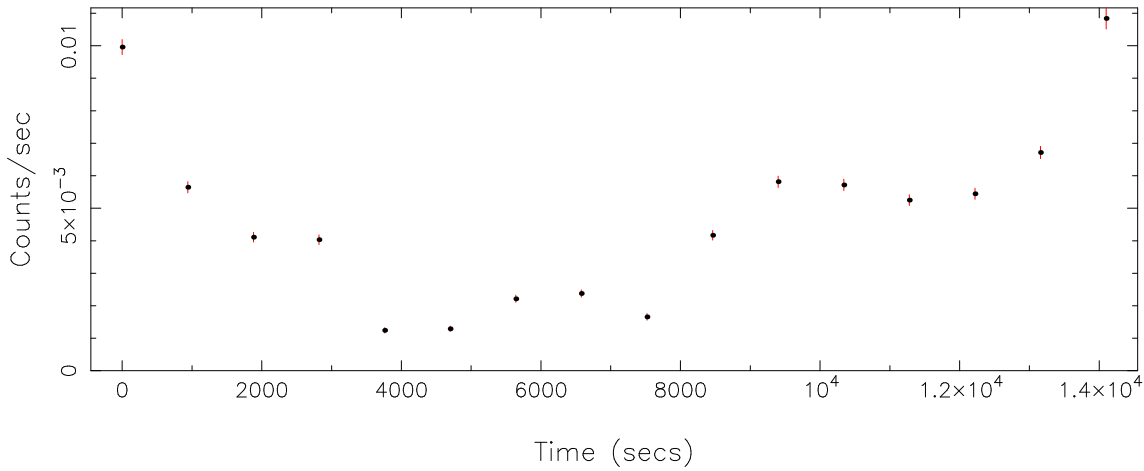

Filename: product/P0821041401M2S002SRCTSR800C.FIT

Obs. ID: 0821041401 (G096.14+56.2)

Exp ID: M2S002

Source no.: 12

Source RA\_corr: 14:37:1.79 (J2000)

Source Dec\_corr: 55: 8:15.0 (J2000)

Time series bin size: 940 secs

Plotted bin size: 940 secs

Time series start (MJD): 58433.3994170

Background subtracted time series

Mean Rate=  $2.81499 \times 10^{-3}$

Background time series

Mean Rate=  $4.7808 \times 10^{-3}$

GTI time series (histogram) and fractional exposure values (blue points)