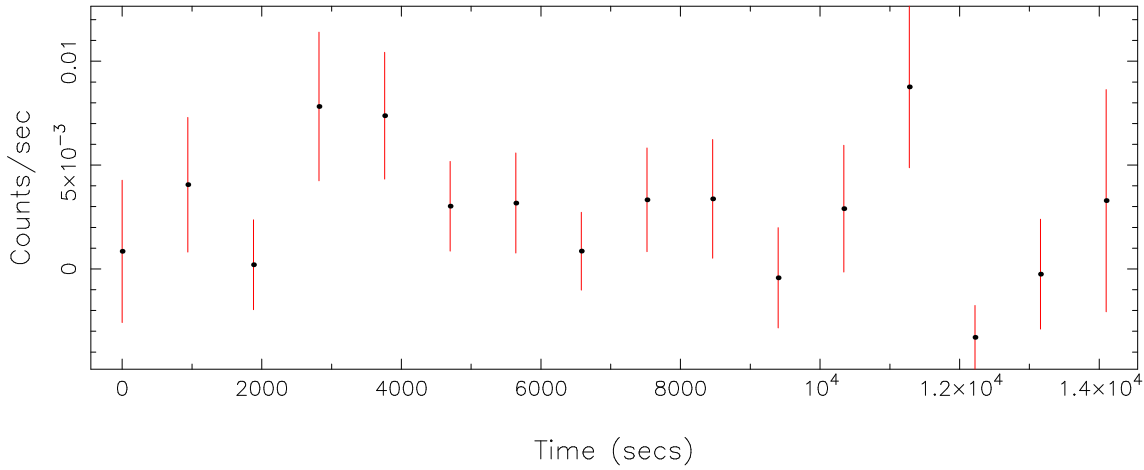

Filename: product/P0821041401M2S002SRCTSR800C.FIT

Obs. ID: 0821041401 (G096.14+56.2)

Exp ID: M2S002

Source no.: 12

Source RA\_corr: 14:37:1.79 (J2000)

Source Dec\_corr: 55: 8:15.0 (J2000)

Time series bin size: 940 secs

Plotted bin size: 940 secs

Time series start (MJD): 58433.3994170

Background subtracted time series

Mean Rate=  $2.81499 \times 10^{-3}$

Background time series

Mean Rate=  $4.7808 \times 10^{-3}$

GTI time series (histogram) and fractional exposure values (blue points)